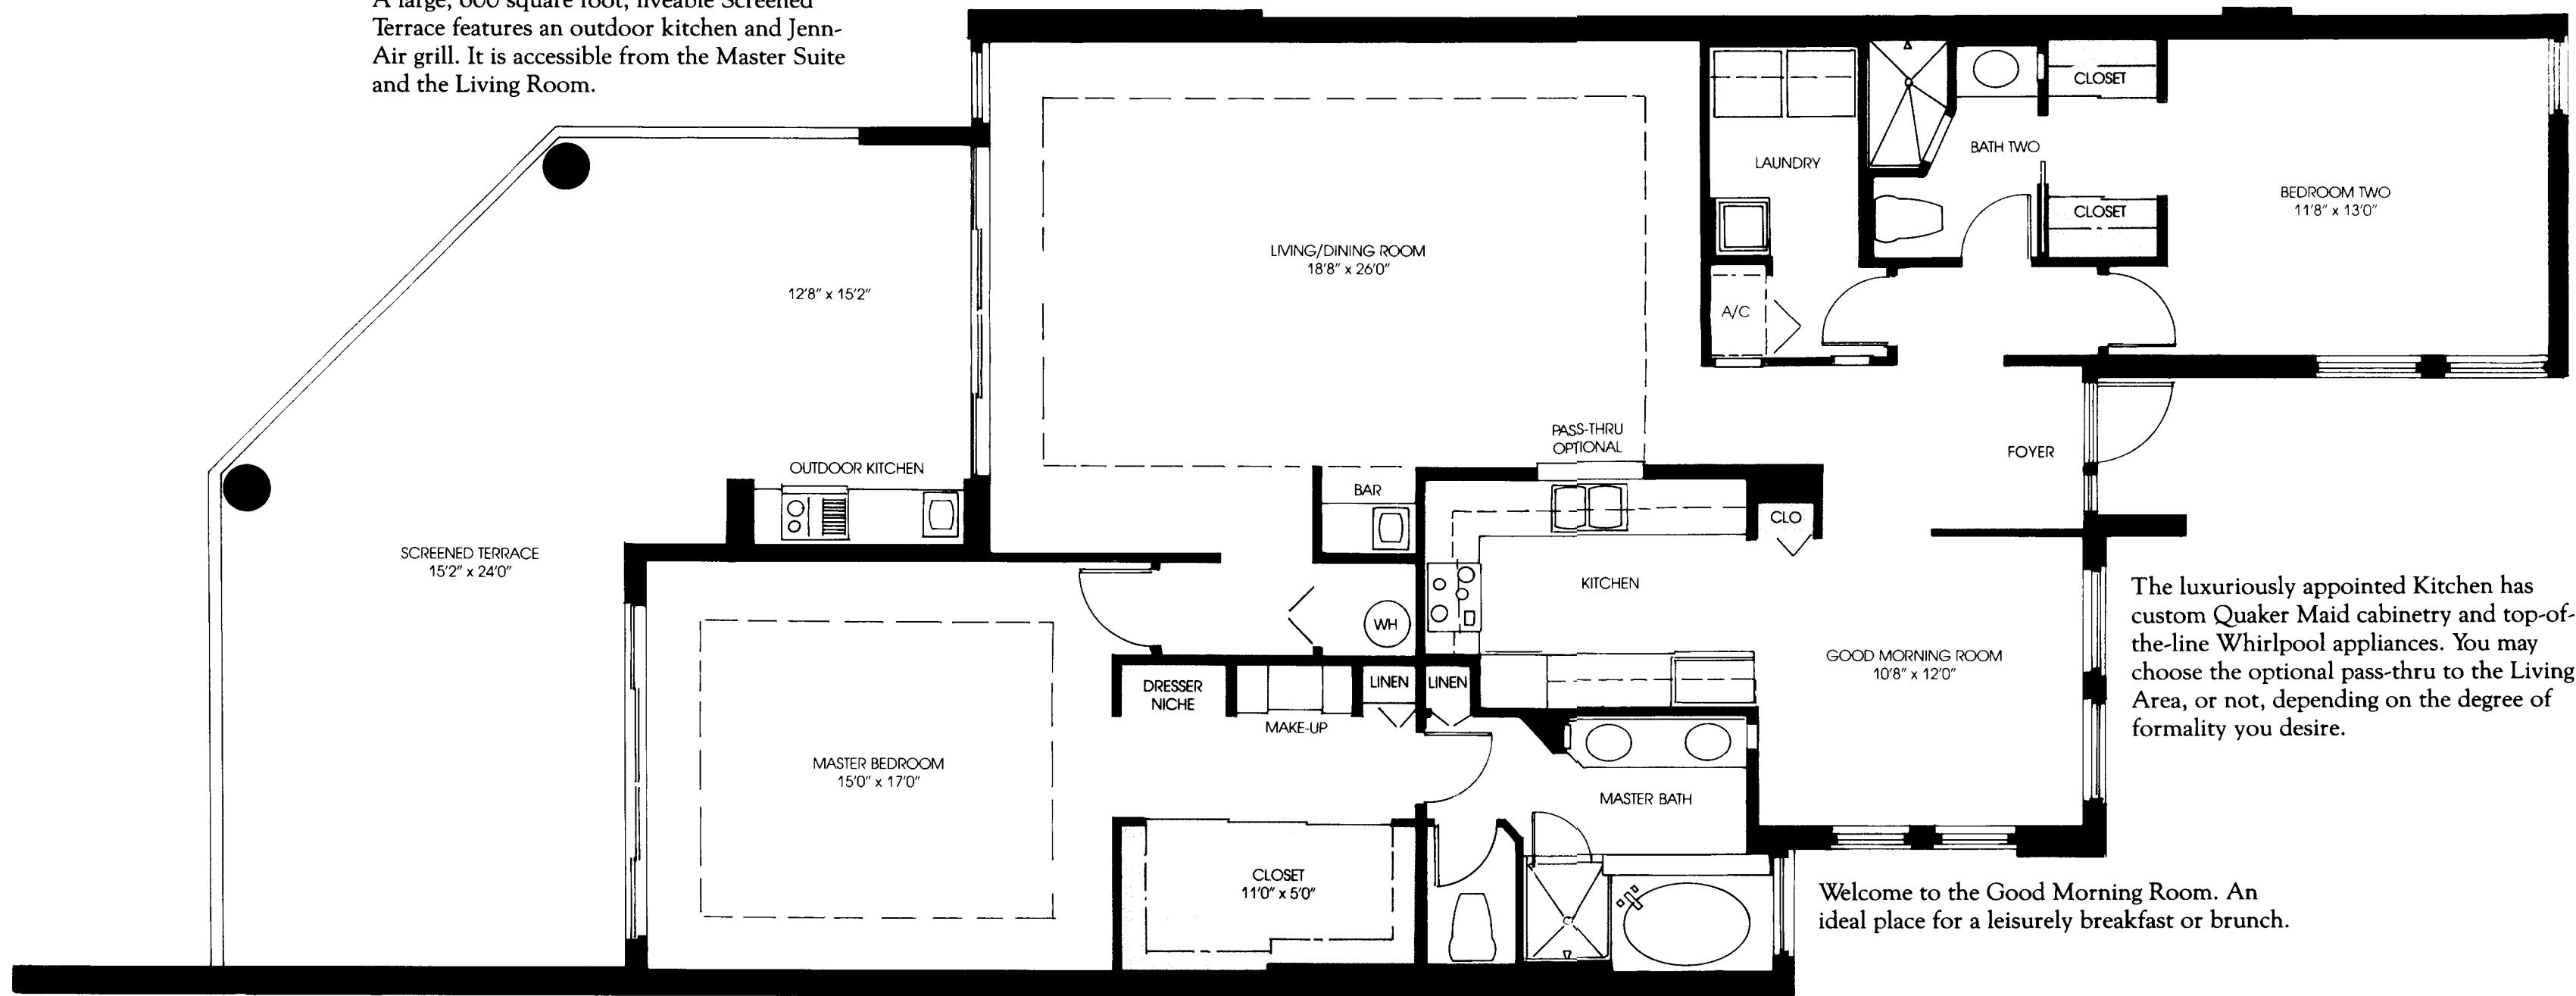

Located at the northern tip of Hideaway Beach on Marco Island, Royal Marco Point is a lush, 90-acre enclave, with 75 percent of its land left in its natural state. It features magnificent residences with expansive views of Collier Bay and the Gulf of Mexico. Residence designs offer owners the feeling of single-family living complete with the advantages and freedoms associated with condominium living. Take note, however. Time is of the essence as such rare opportunities in life are limited.

Tour Of The Shorewood Model.

A large, 600 square foot, liveable Screened Terrace features an outdoor kitchen and Jenn-Air grill. It is accessible from the Master Suite and the Living Room.

The generous Living/Dining Room is enhanced by a 9 foot tray ceiling and convenient wet bar for gracious entertaining.

Bedroom Two, or Guest Suite, has double closets and a full bath.

DIMENSIONS ARE APPROXIMATE

The Master Suite boasts a nine foot tray ceiling, spacious walk-in closet, dresser niche and make-up area. The glamorous Master Bath has cultured marble tub, shower walls and shower floor.

Welcome to the Good Morning Room. An ideal place for a leisurely breakfast or brunch.

SHOREWOOD

AC AREA	1781 SQ. FT.	AC AREA	165.63 SQ. METERS
BALCONY	600 SQ. FT.	BALCONY	55.8 SQ. METERS
TOTAL	2381 SQ. FT.	TOTAL	221.43 SQ. METERS