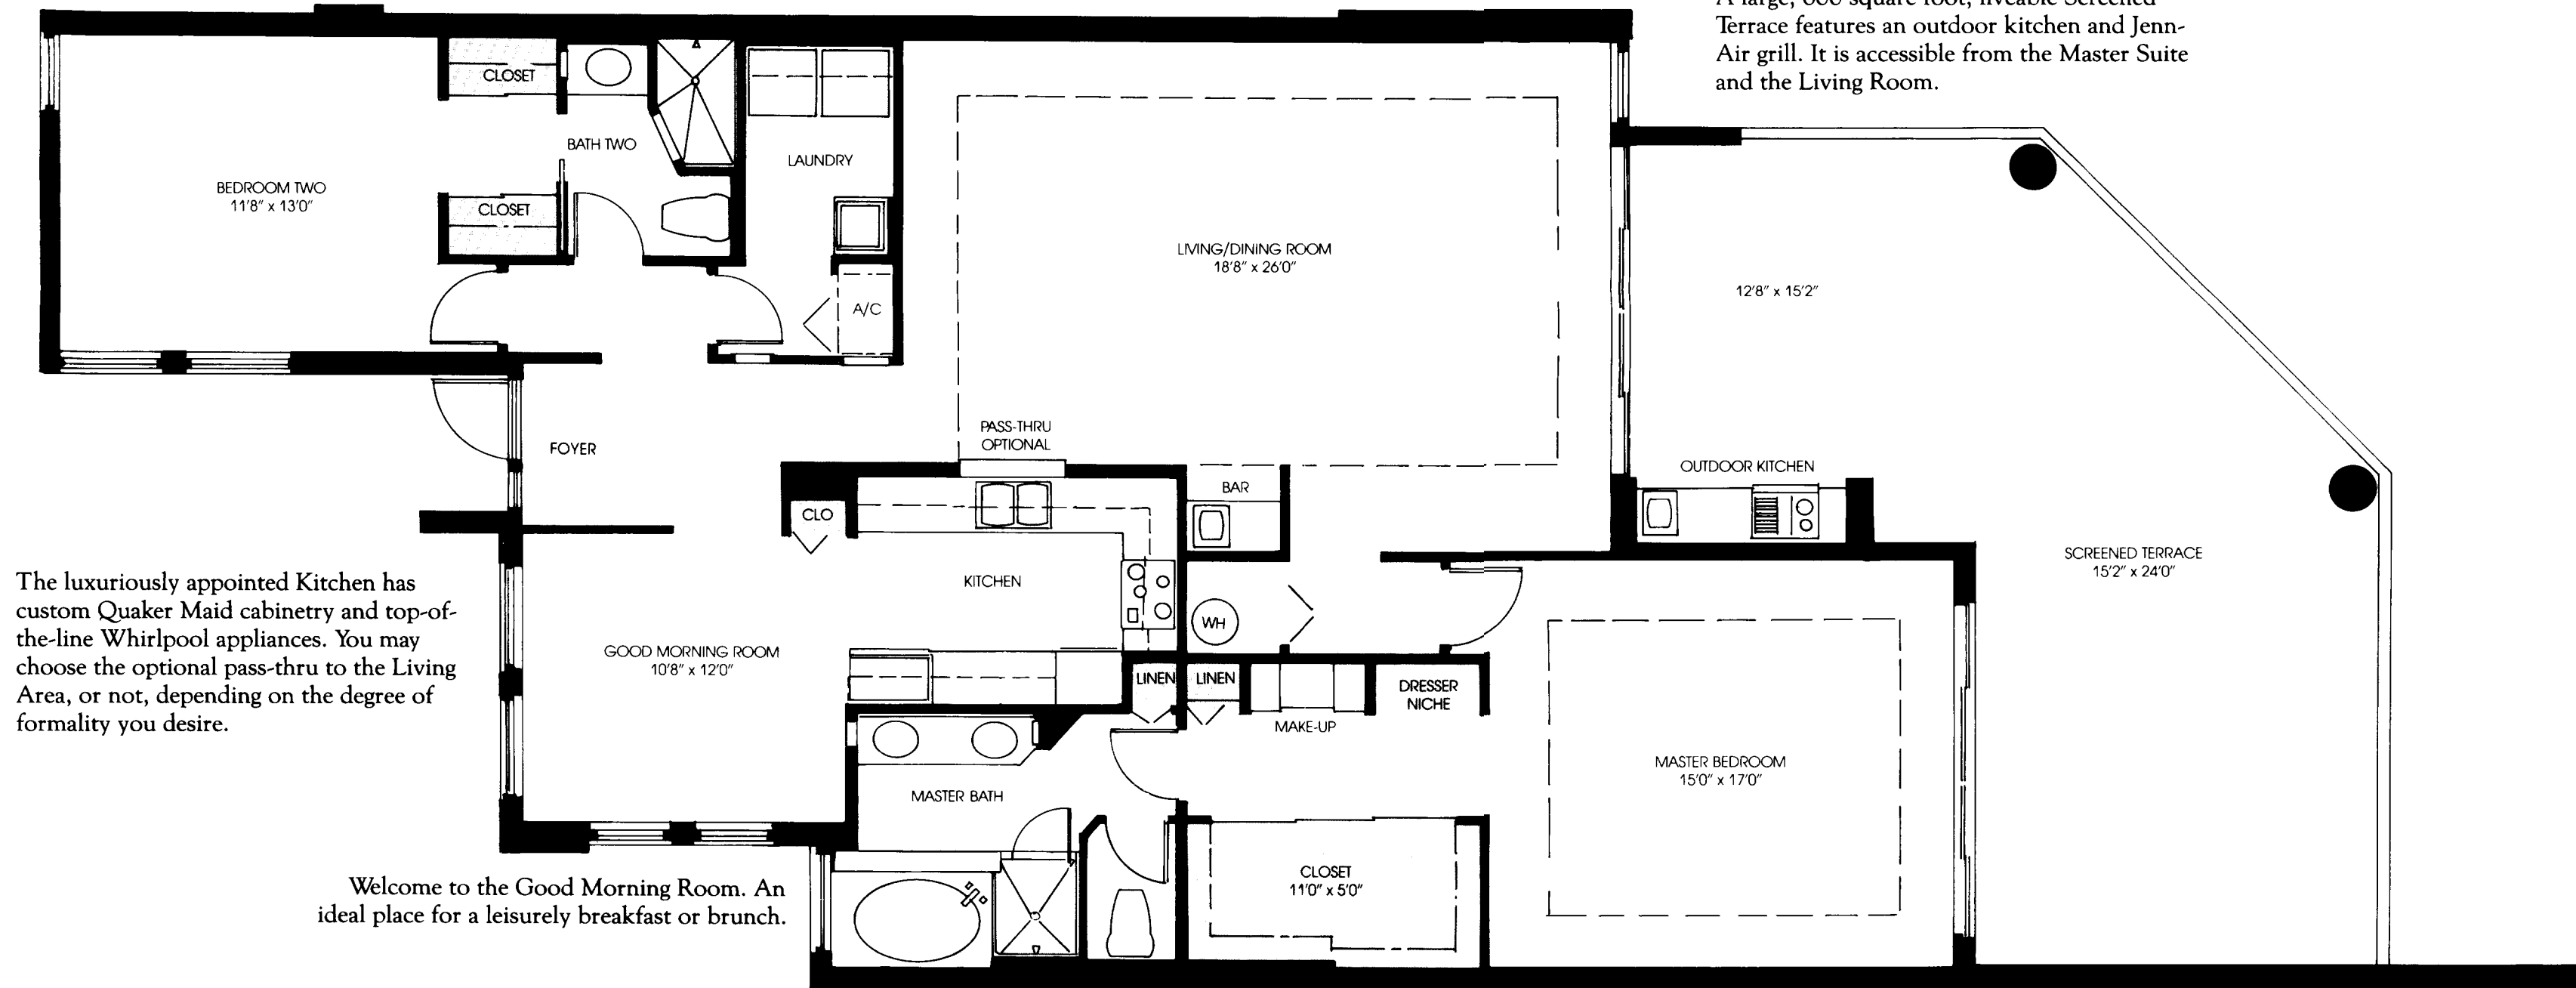

Located at the northern tip of Hideaway Beach on Marco Island, Royal Marco Point is a lush, 90-acre enclave, with 75 percent of its land left in its natural state. It features magnificent residences with expansive views of Collier Bay and the Gulf of Mexico. Residence designs offer owners the feeling of single-family living complete with the advantages and freedoms associated with condominium living. Take note, however. Time is of the essence as such rare opportunities in life are limited.

Tour Of The Shorewood Model.

Bedroom Two, or Guest Suite, has double closets and a full bath.

The generous Living/Dining Room is enhanced by a 9 foot tray ceiling and convenient wet bar for gracious entertaining.

A large, 600 square foot, liveable Screened Terrace features an outdoor kitchen and Jenn-Air grill. It is accessible from the Master Suite and the Living Room.

The luxuriously appointed Kitchen has custom Quaker Maid cabinetry and top-of-the-line Whirlpool appliances. You may choose the optional pass-thru to the Living Area, or not, depending on the degree of formality you desire.

Welcome to the Good Morning Room. An ideal place for a leisurely breakfast or brunch.

The Master Suite boasts a nine foot tray ceiling, spacious walk-in closet, dresser niche and make-up area. The glamorous Master Bath has cultured marble tub, shower walls and shower floor.