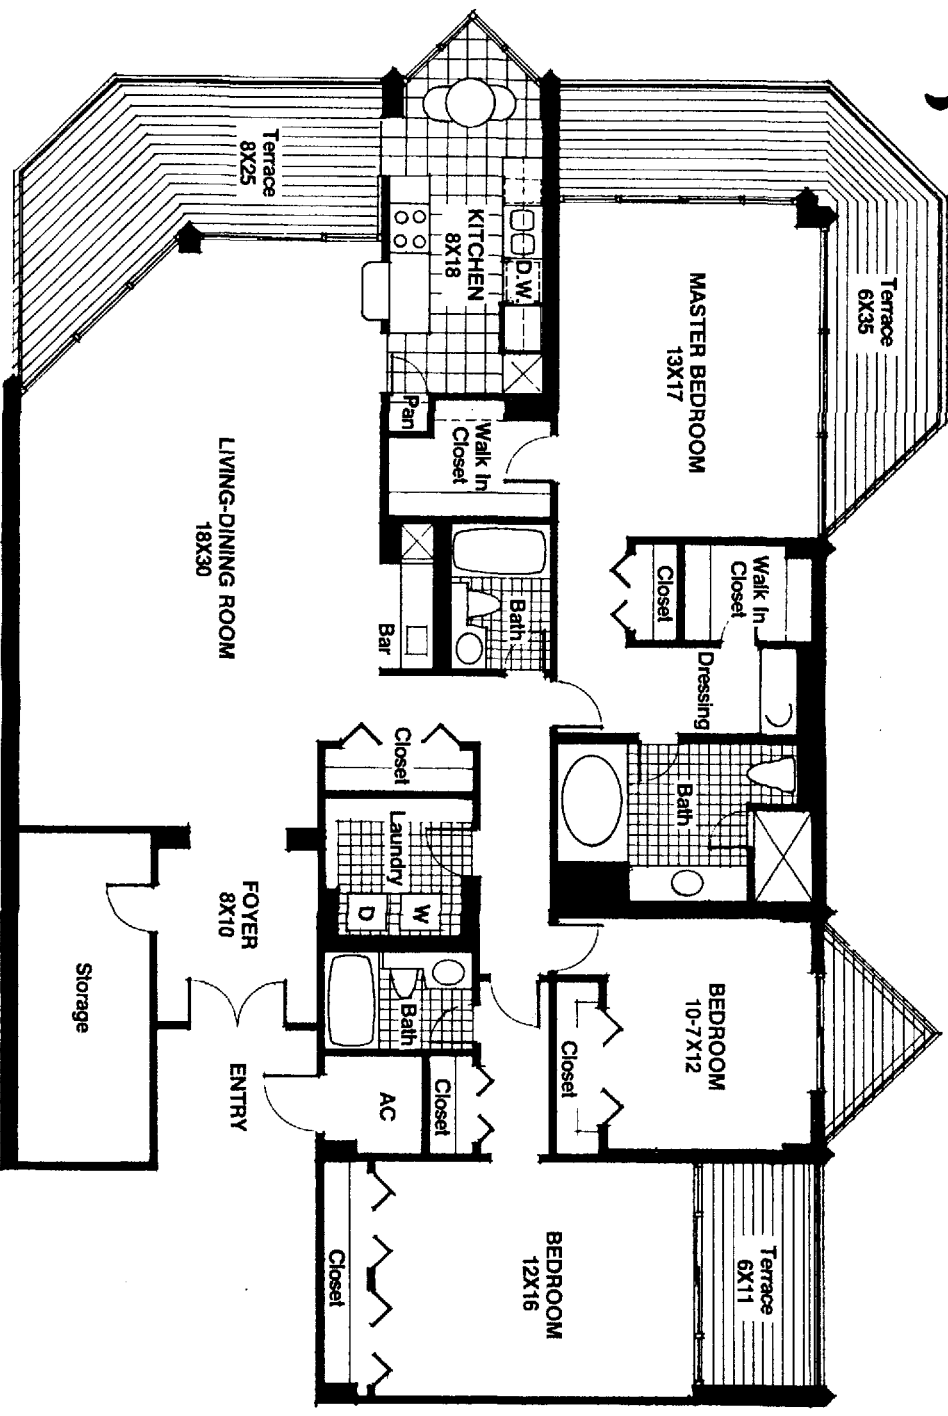

The Chateau San Marco

Dimensions are approximate

PLAN A 3 Bedroom, 3 Bath, Island Kitchen, Covered Terrace

The Thicket of Marco

Dimensions are approximate

PLAN B 2 Bedroom, 2-1/2 Bath, Covered Terrace

The Chateau of Maraca

Dimensions are approximate

PLAN C 3 Bedroom, 3 Bath, Covered Terrace

The Chateau *San Marco*

Dimensions are approximate

PLAN D 3 Bedroom, 3 Bath, Island Kitchen, Covered Terrace