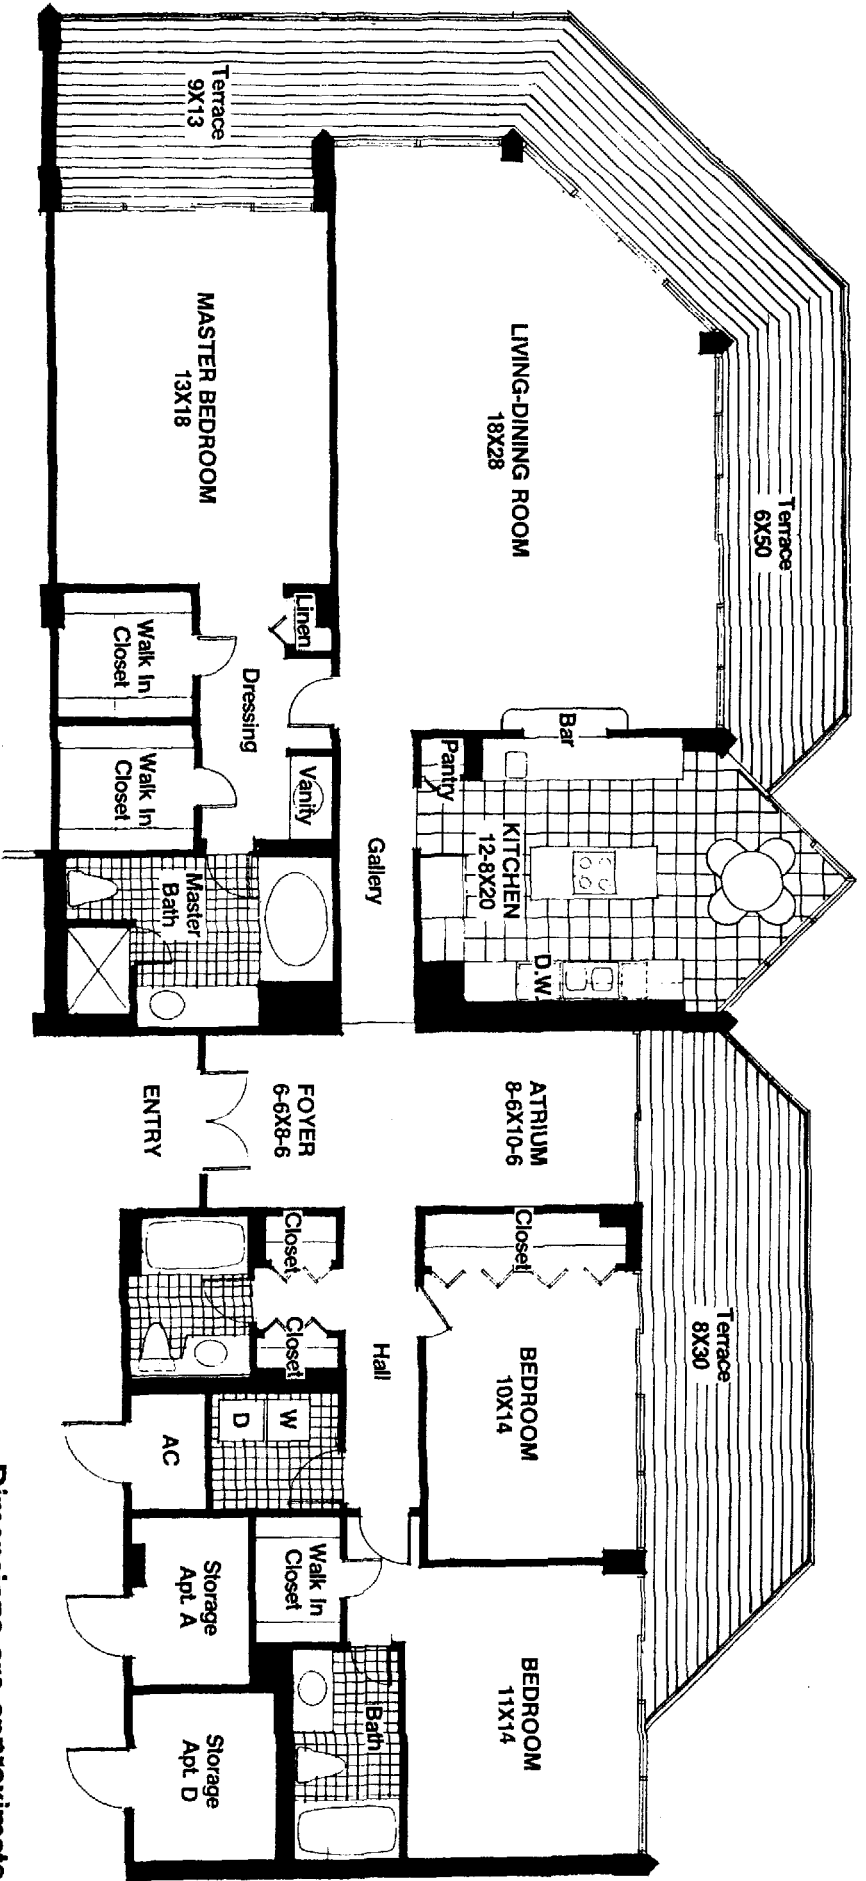

The Chateau San Marco

Dimensions are approximate

PLAN A 3 Bedroom, 3 Bath, Island Kitchen, Covered Terrace

The Thicket of Marco

Dimensions are approximate

PLAN B 2 Bedroom, 2-1/2 Bath, Covered Terrace

The Chateau of Maraca

Dimensions are approximate

PLAN C 3 Bedroom, 3 Bath, Covered Terrace

The Chateau *San Marco*

Dimensions are approximate

PLAN D 3 Bedroom, 3 Bath, Island Kitchen, Covered Terrace