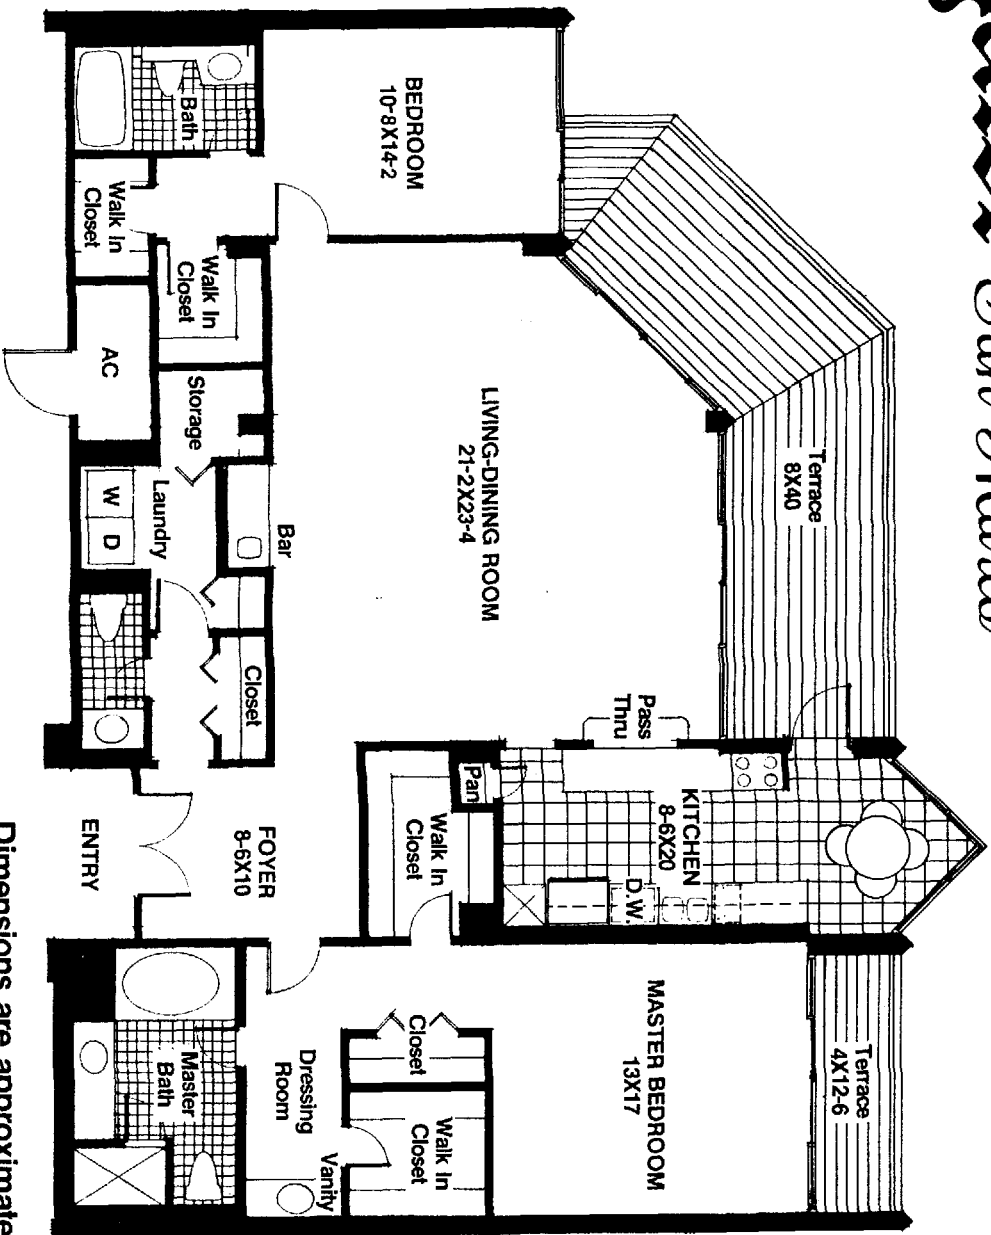

The Chateau San Marco

Dimensions are approximate

PLAN A 3 Bedroom, 3 Bath, Island Kitchen, Covered Terrace

The Thicket of Marco

Dimensions are approximate

PLAN B 2 Bedroom, 2-1/2 Bath, Covered Terrace

The Chateau of Maraca

Dimensions are approximate

PLAN C 3 Bedroom, 3 Bath, Covered Terrace

The Chateau *San Marco*

Dimensions are approximate

PLAN D 3 Bedroom, 3 Bath, Island Kitchen, Covered Terrace