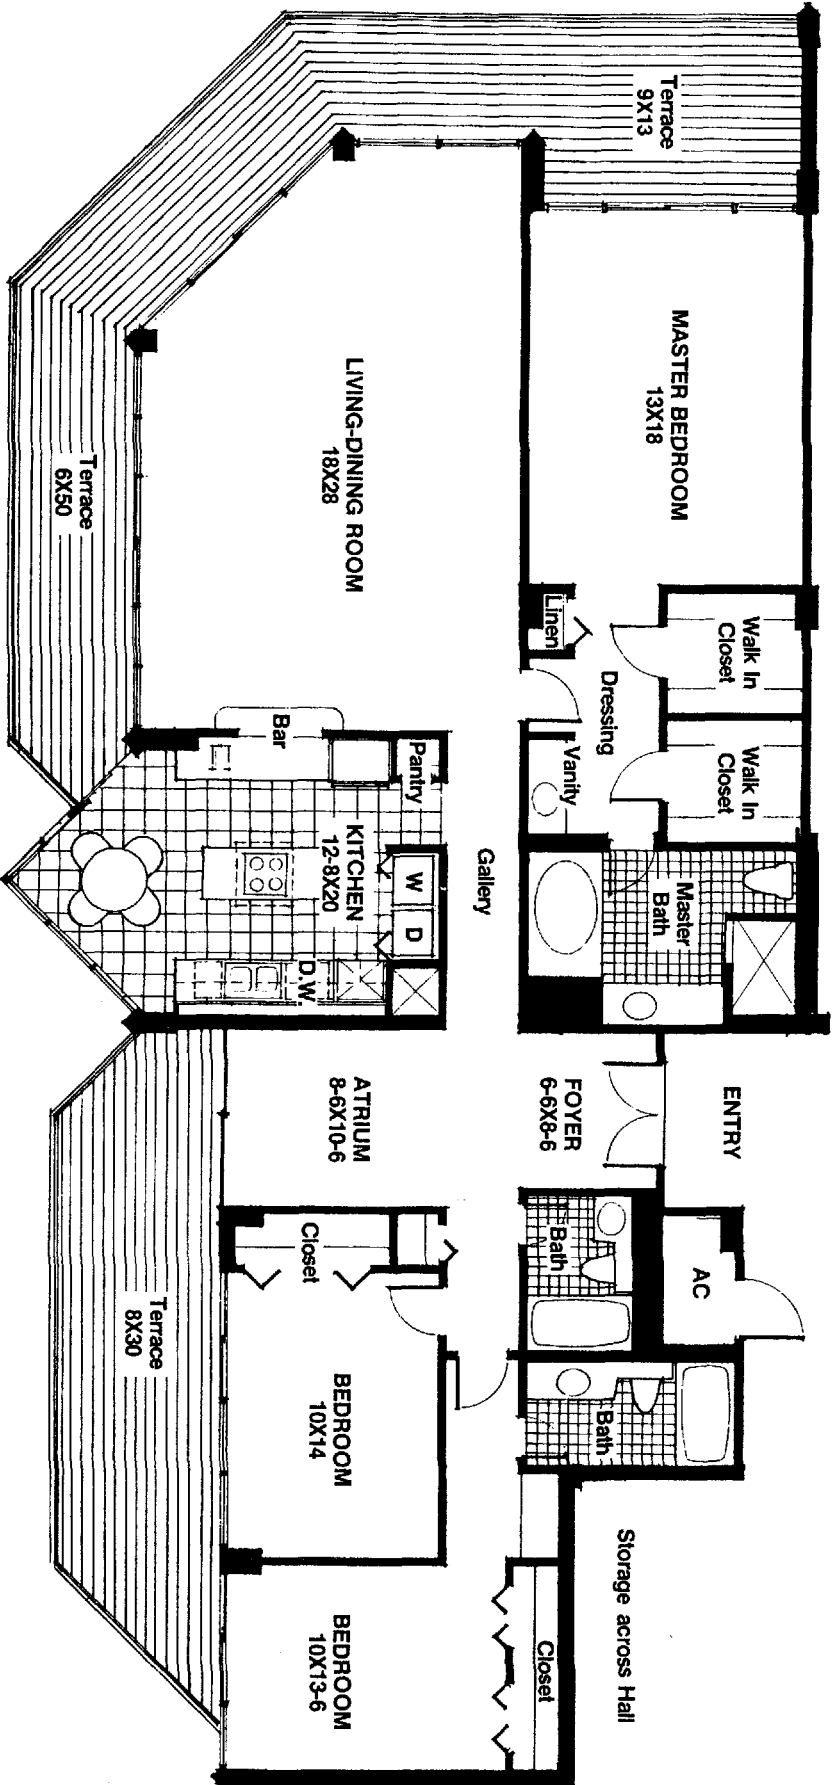

The Chateau San Marco

Dimensions are approximate

PLAN A 3 Bedroom, 3 Bath, Island Kitchen, Covered Terrace

The Thicket of Marco

Dimensions are approximate

PLAN B 2 Bedroom, 2-1/2 Bath, Covered Terrace

The Chateau of Maraca

Dimensions are approximate

PLAN C 3 Bedroom, 3 Bath, Covered Terrace

The Chateau *San Marco*

Dimensions are approximate

PLAN D 3 Bedroom, 3 Bath, Island Kitchen, Covered Terrace