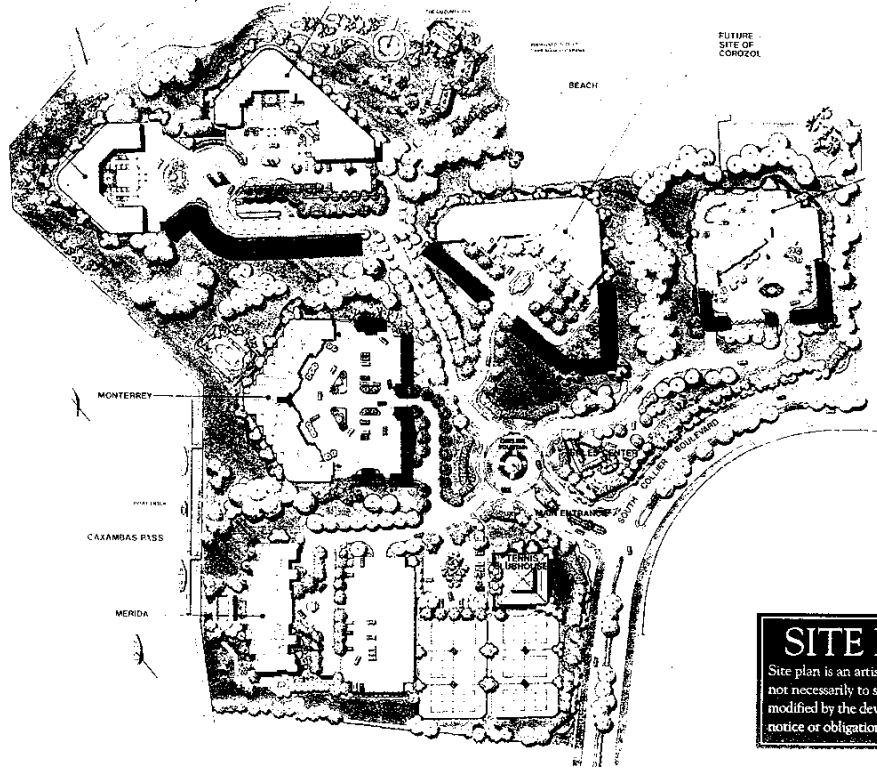

FUTURE  
SITE OF  
DT142F

ROUTE TO MERIDA

COZUMEL

FUTURE  
SITE OF  
CONDOC

BEACH

MONTERREY

CAXAMBAS PASS

MERIDA

## SITE PLAN

Site plan is an artist's conception and not necessarily to scale. Plan may be modified by the developer without prior notice or obligations.