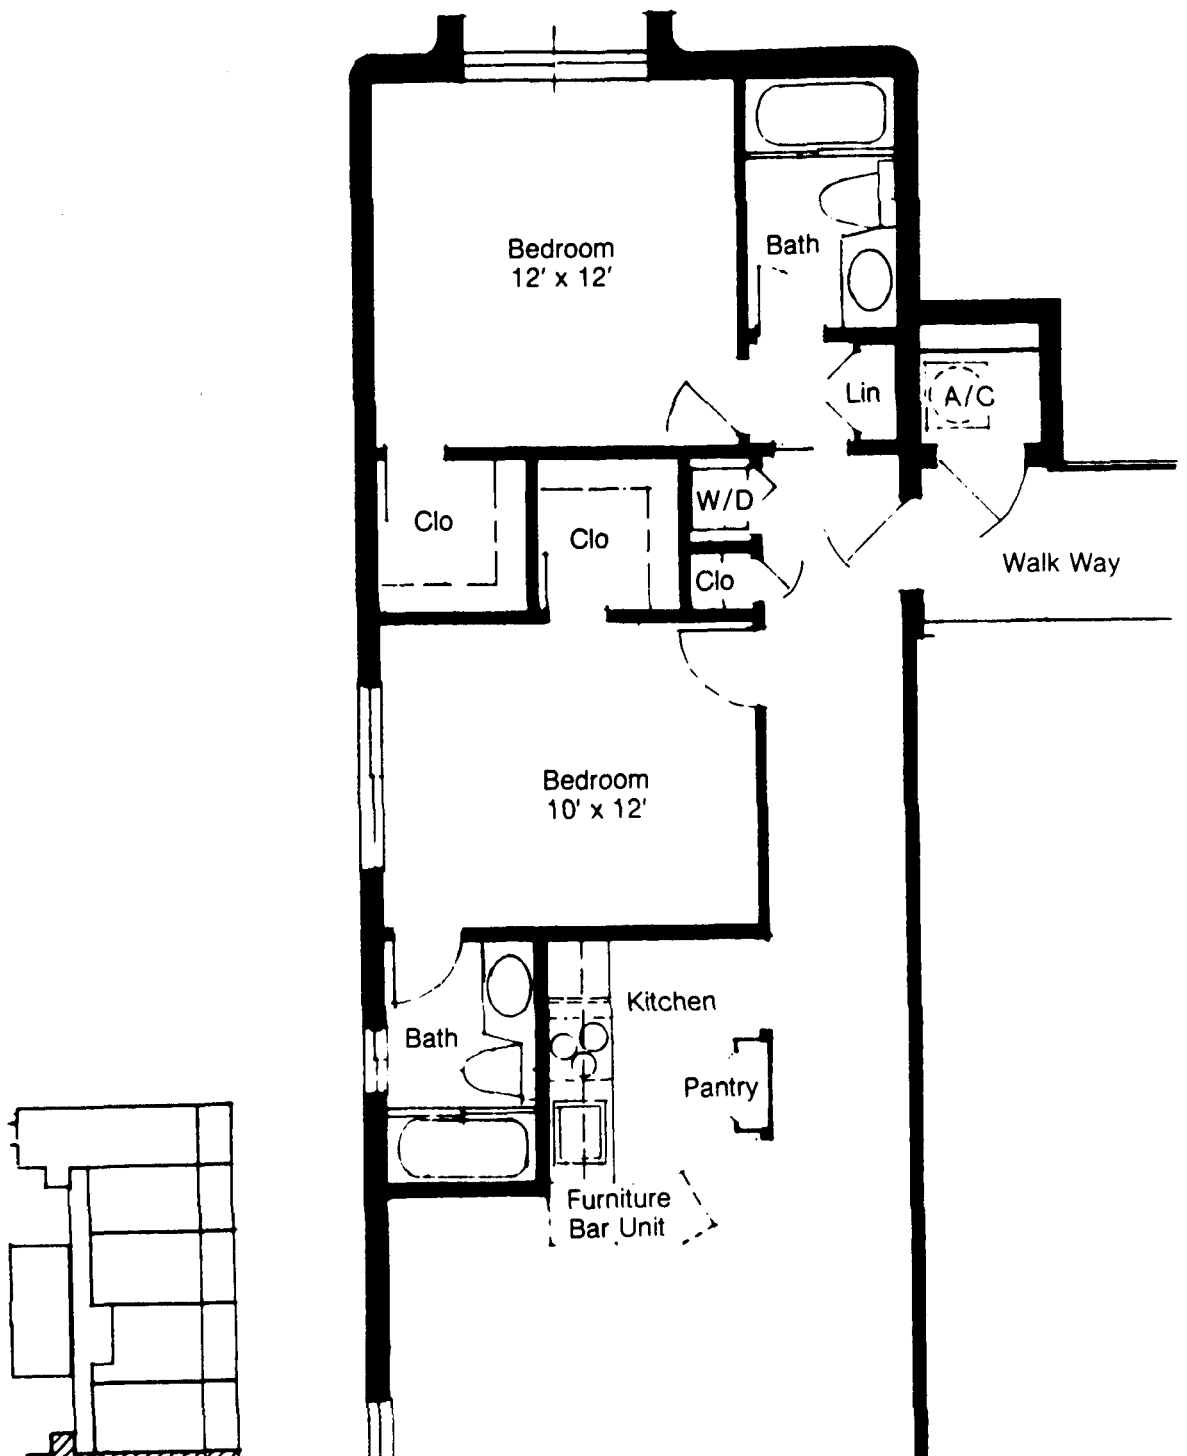

SEA WINDS AP

2 Bedroom/2 Bath

SOUTH END
UNITS HAVE
BETTER VIEW
THAN INSIDE
UNITS BUT ARE
INFERIOR TO
NORTH END UNITS

MOST UNITS HAVE
GOOD INLAND
VIEWS EXCEPT
ELEVATORS
BLOCK INLAND
VIEWS OF
03 & 04
UNITS

NORTH END
UNITS HAVE
BEST VIEW
IN PROJECT

GOLF

LANDRU

2 Bedroom/2 Bath —

2 Bedroom/1½ Bath—

KEY PLAN

SITE PLAN