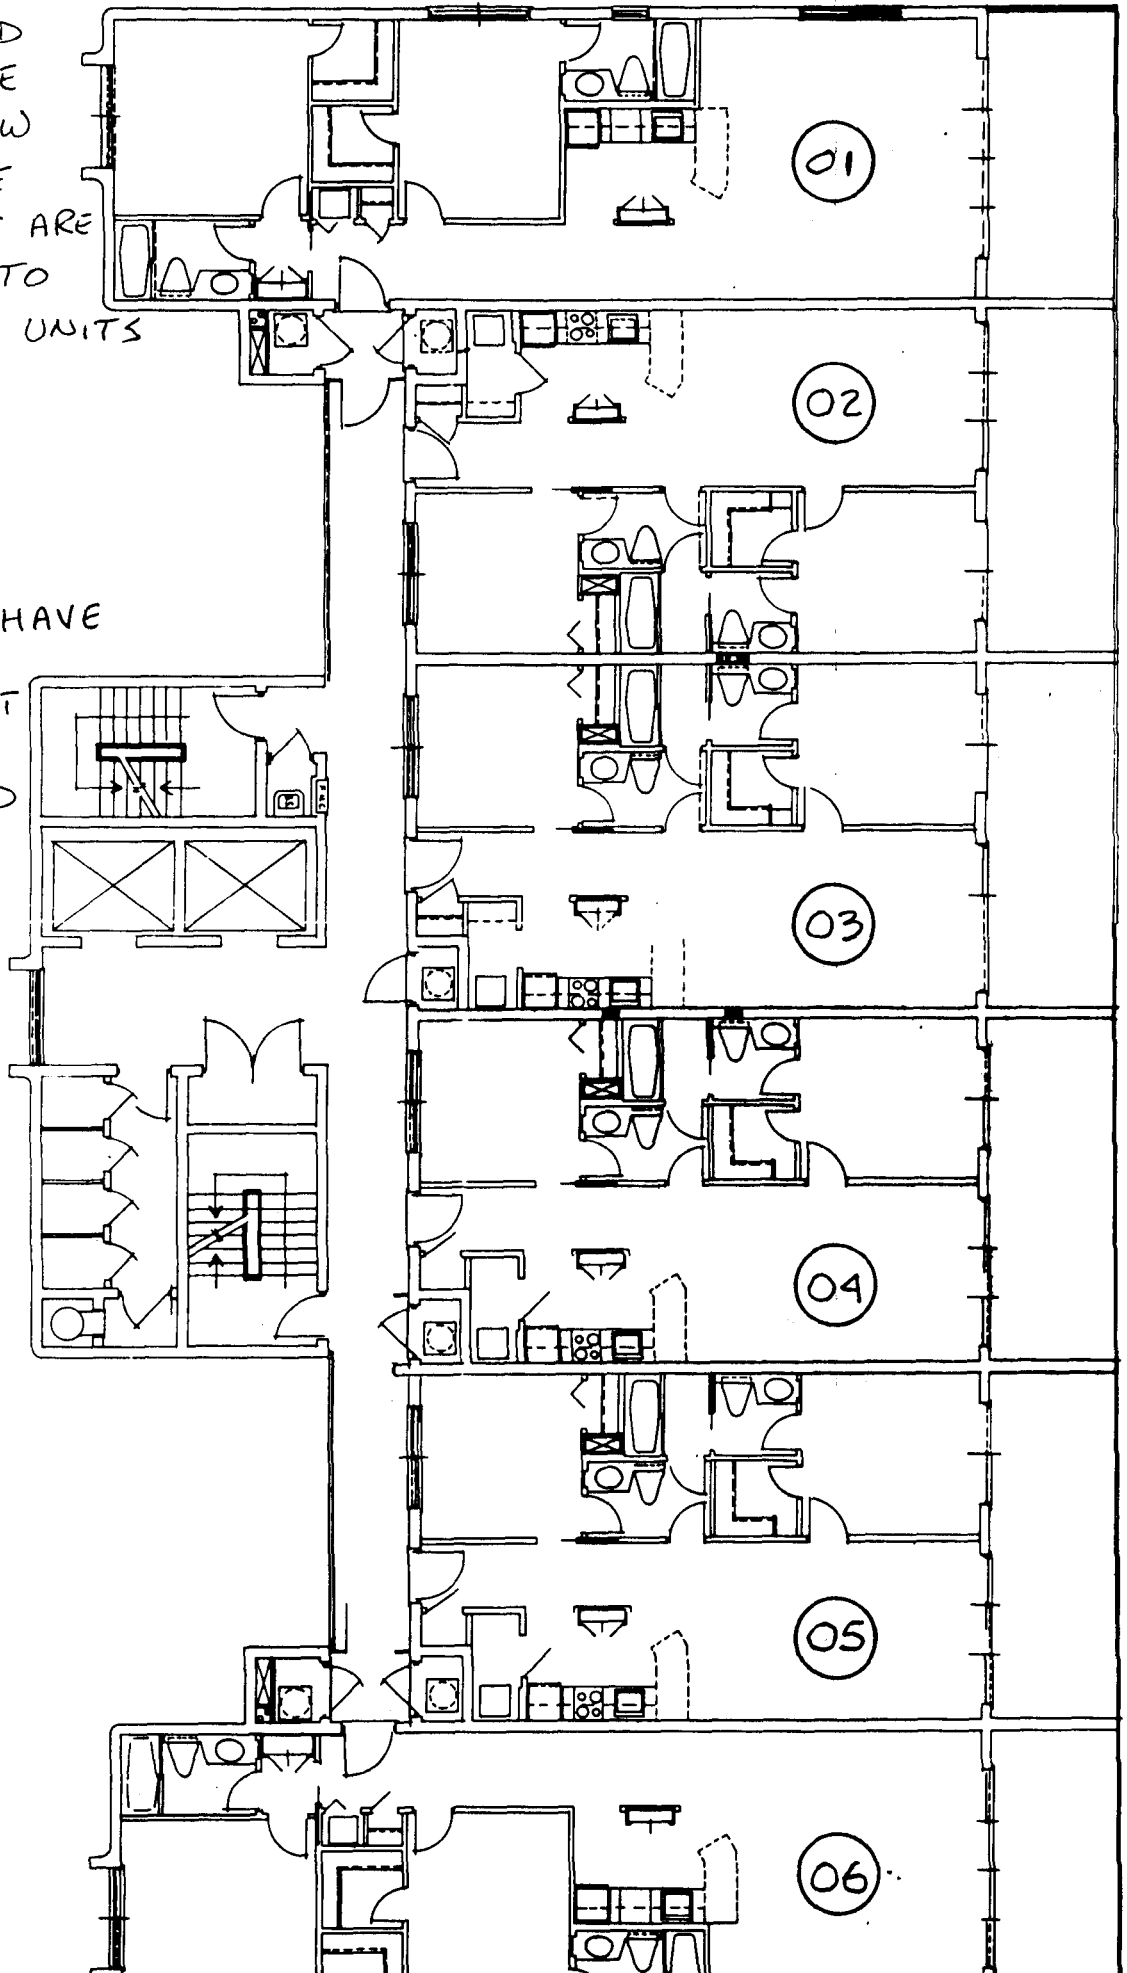

SEA WINDS AP

2 Bedroom/2 Bath

SOUTH END
UNITS HAVE
BETTER VIEW
THAN INSIDE
UNITS BUT ARE
INFERIOR TO
NORTH END UNITS

MOST UNITS HAVE
GOOD INLAND
VIEWS EXCEPT
ELEVATORS
BLOCK INLAND
VIEWS OF
03 & 04
UNITS

NORTH END
UNITS HAVE
BEST VIEW
IN PROJECT

GOLF

LANDRU

2 Bedroom/2 Bath —

2 Bedroom/1½ Bath—

KEY PLAN

SITE PLAN