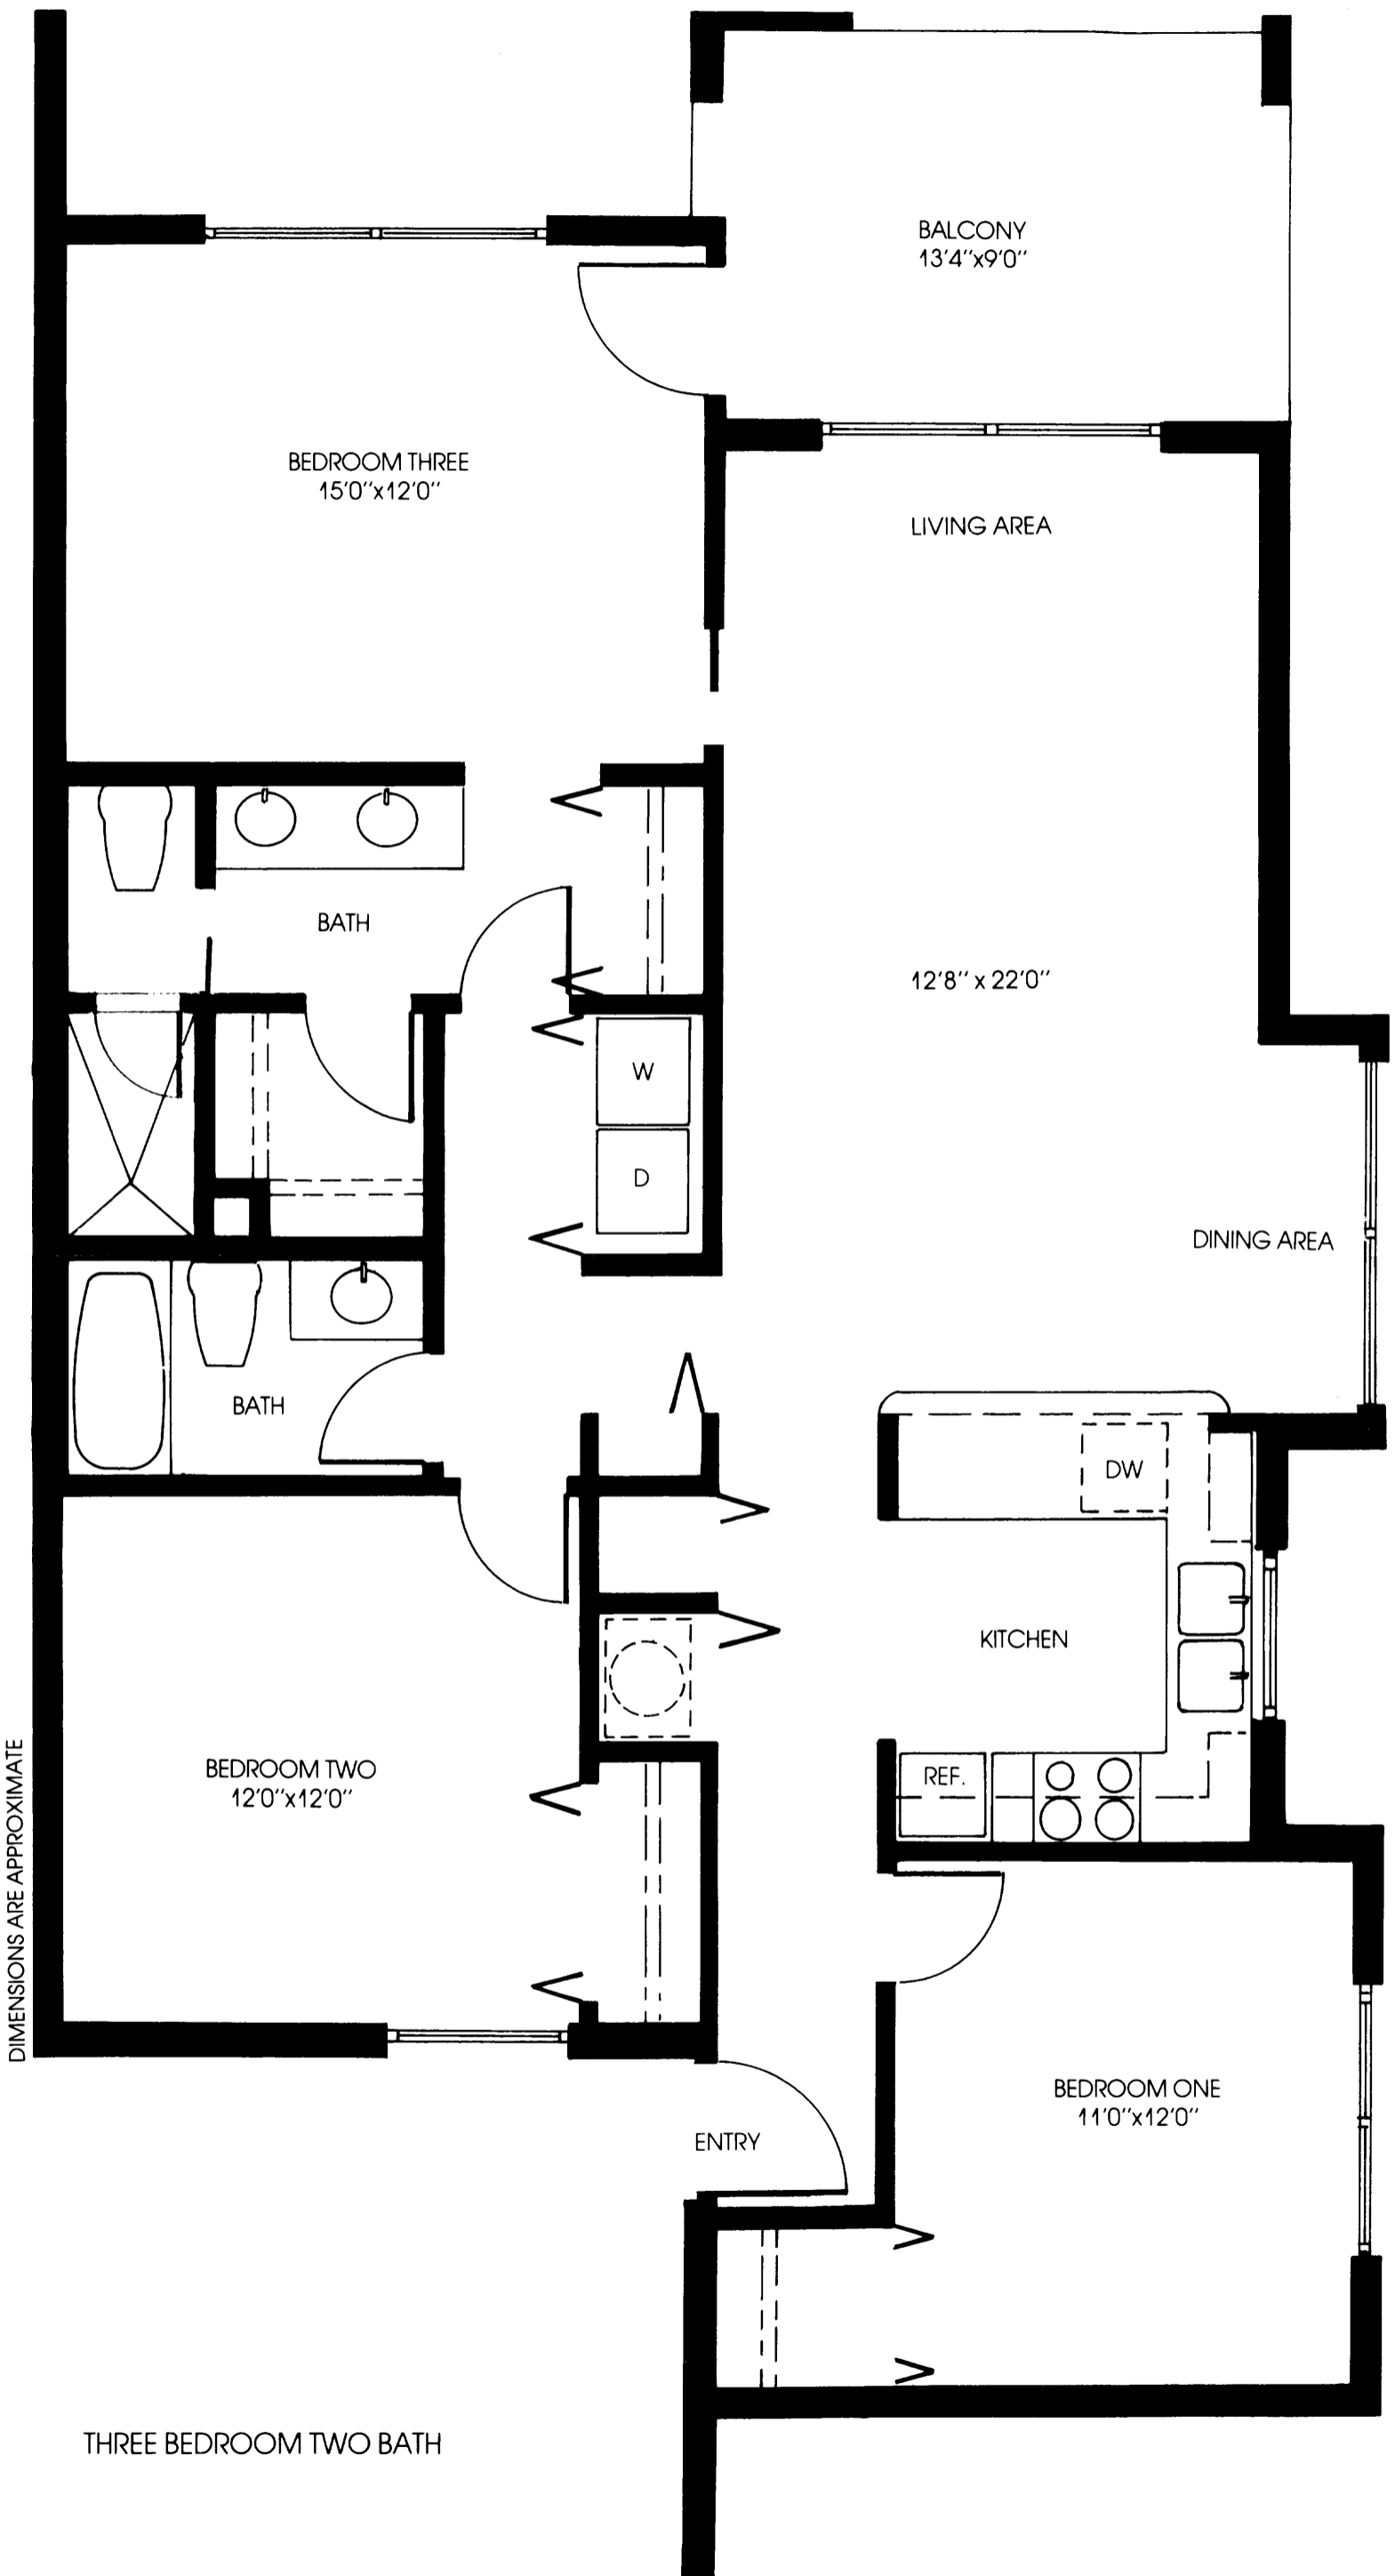

RESIDENCE C

DIMENSIONS ARE APPROXIMATE

THREE BEDROOM TWO BATH