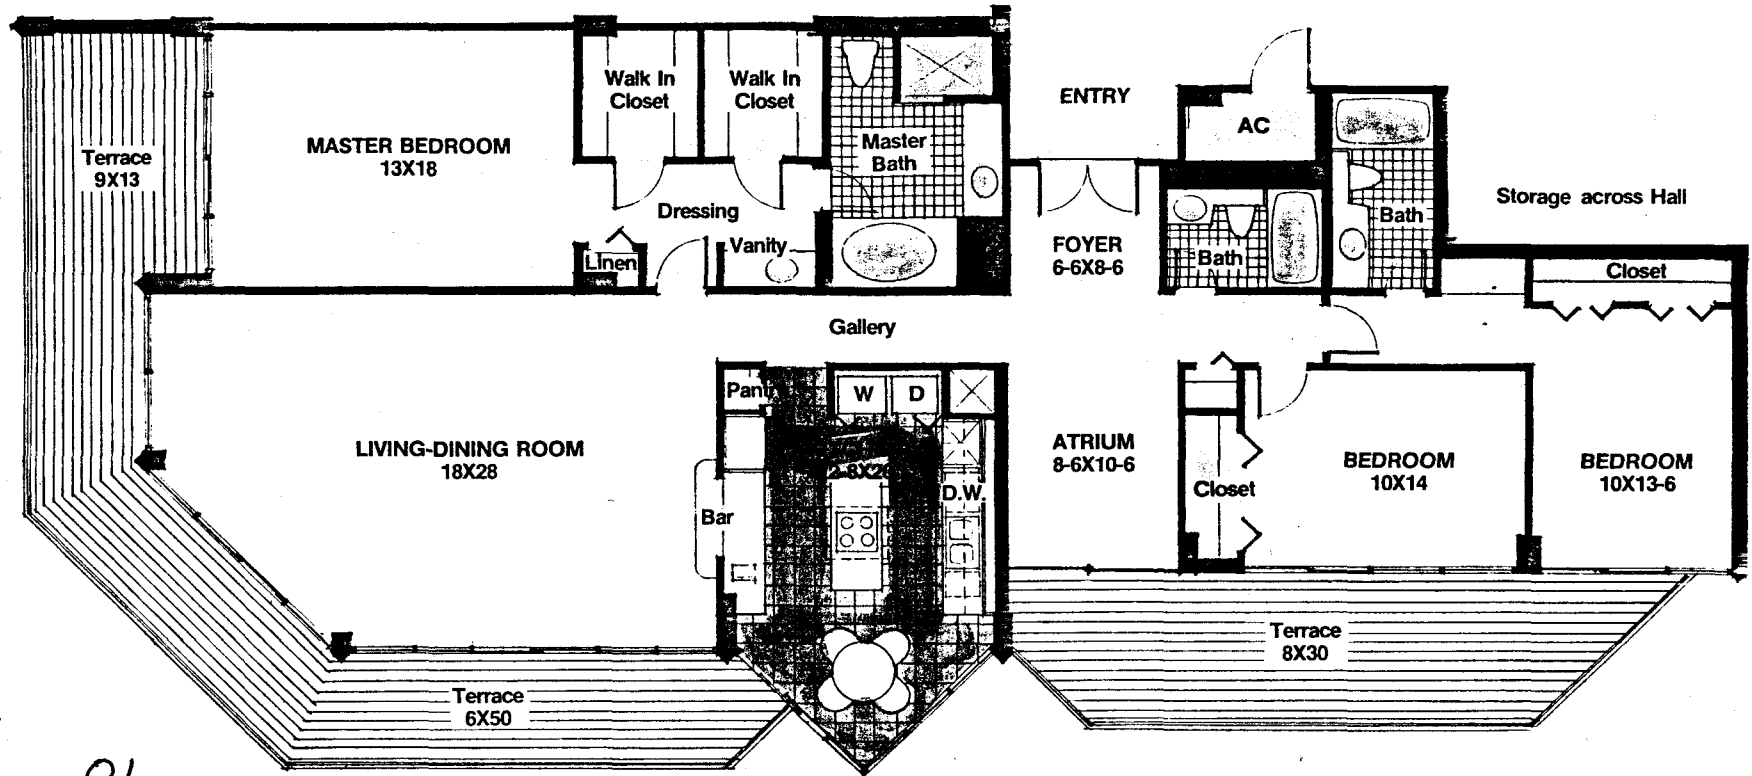

The Chalet San Marco

Dimensions are approximate

PLAN D 3 Bedroom, 3 Bath, Island Kitchen, Covered Terrace