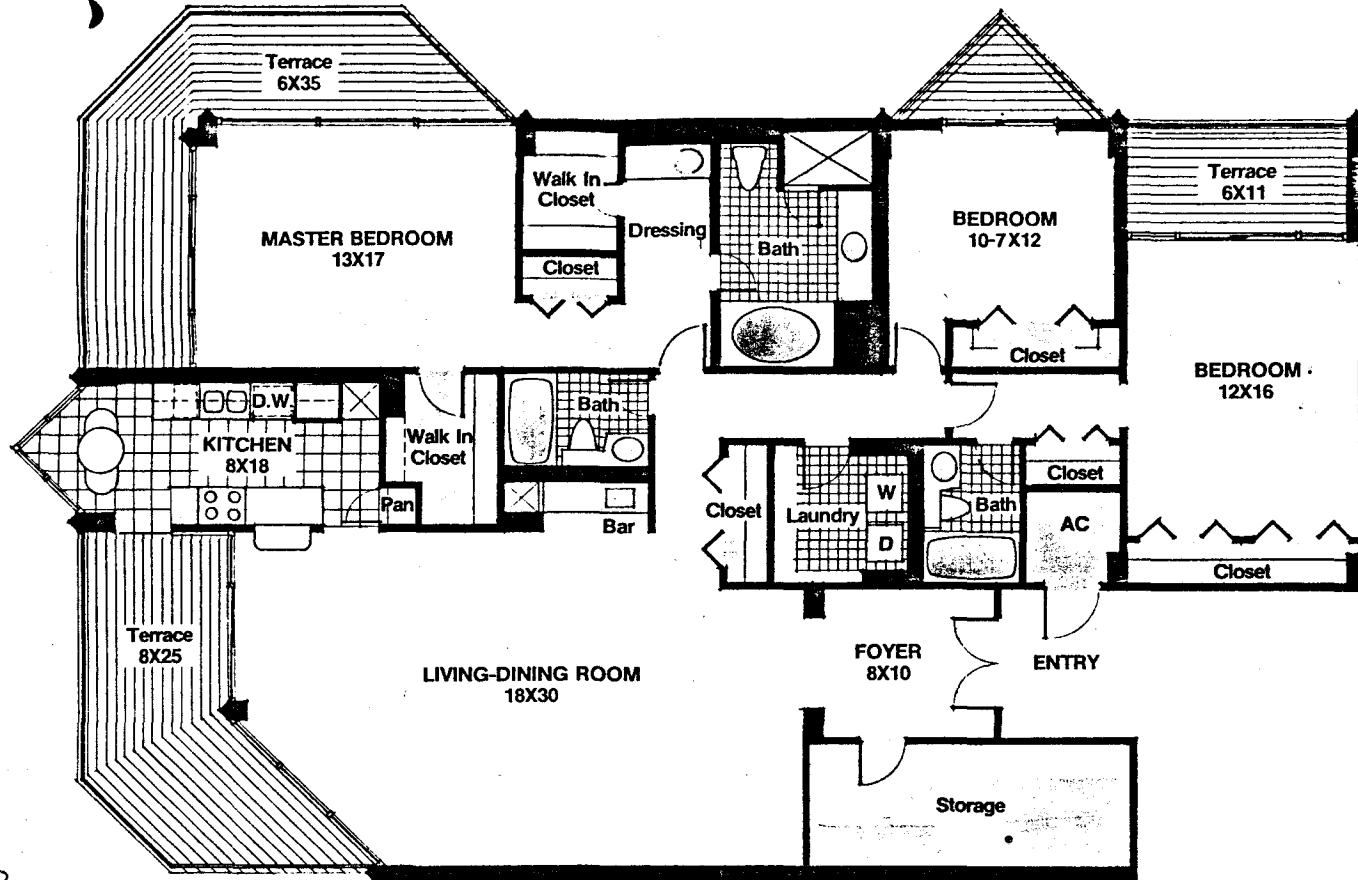

The Chalet San Marco

07-08

Dimensions are approximate

PLAN C 3 Bedroom, 3 Bath, Covered Terrace