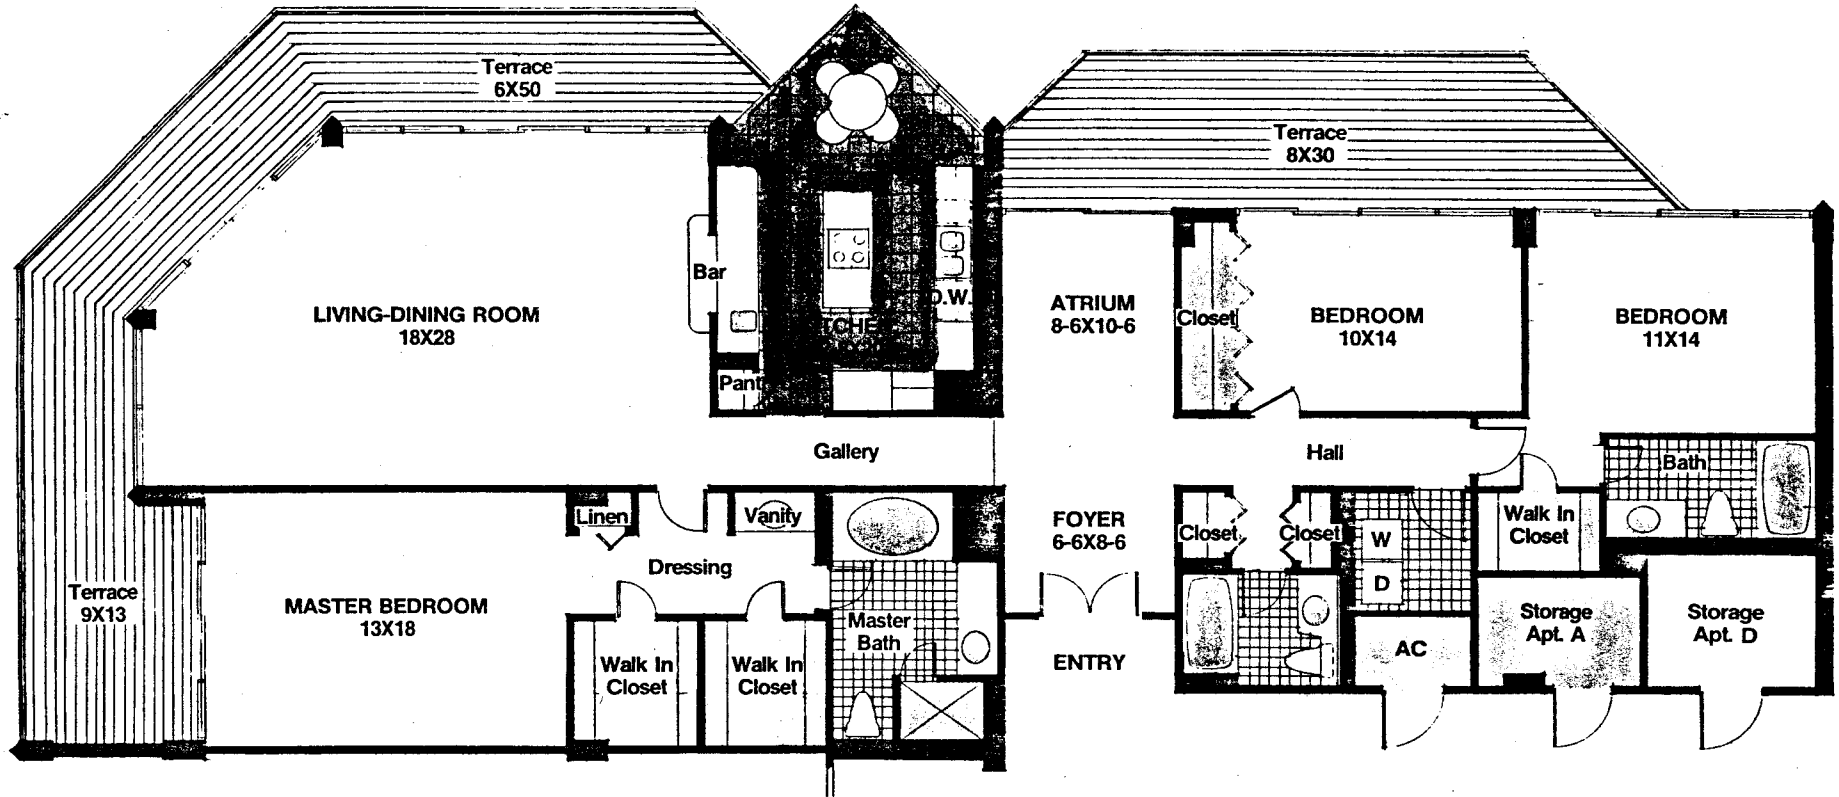

The Chalet of San Marco

02

Dimensions are approximate

PLAN A 3 Bedroom, 3 Bath, Island Kitchen, Covered Terrace