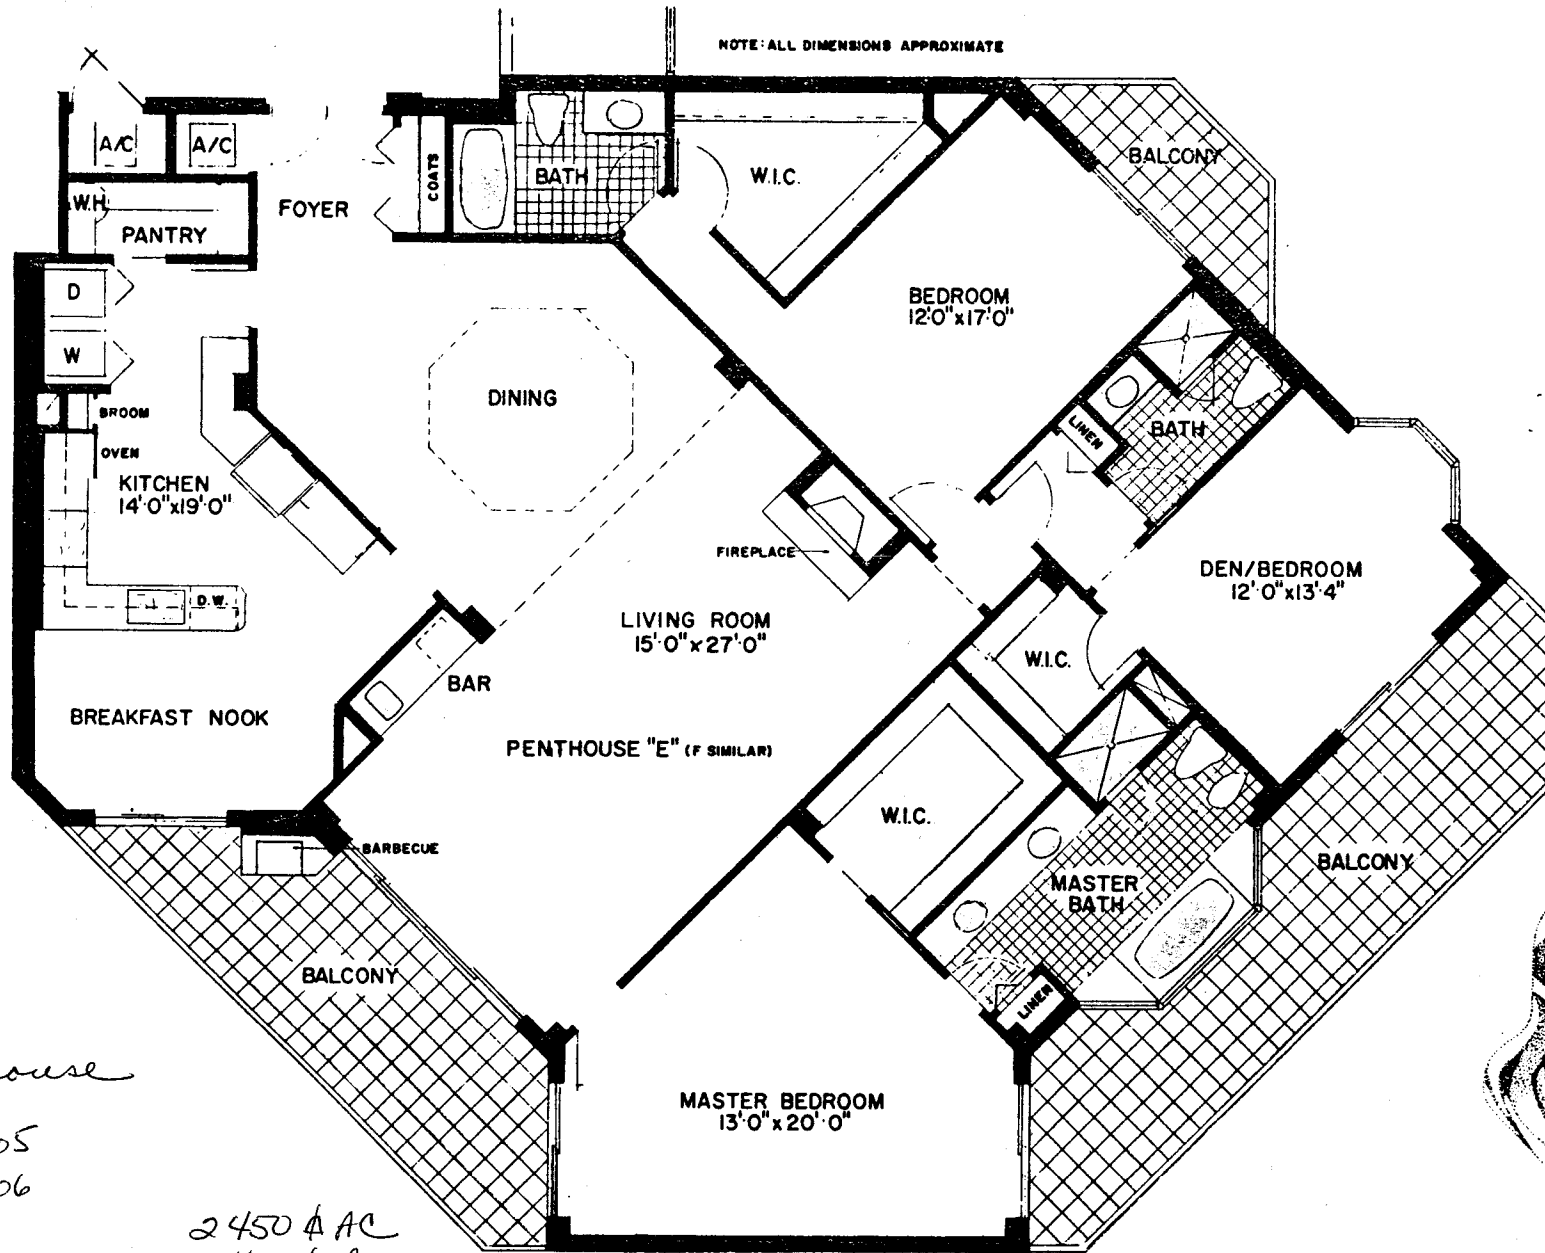

PENTHOUSE E

MARCO ISLAND

Burchess

Penthouse

E = 05
F = 06

2450 AC
475 AC Balcony

2925 AC total