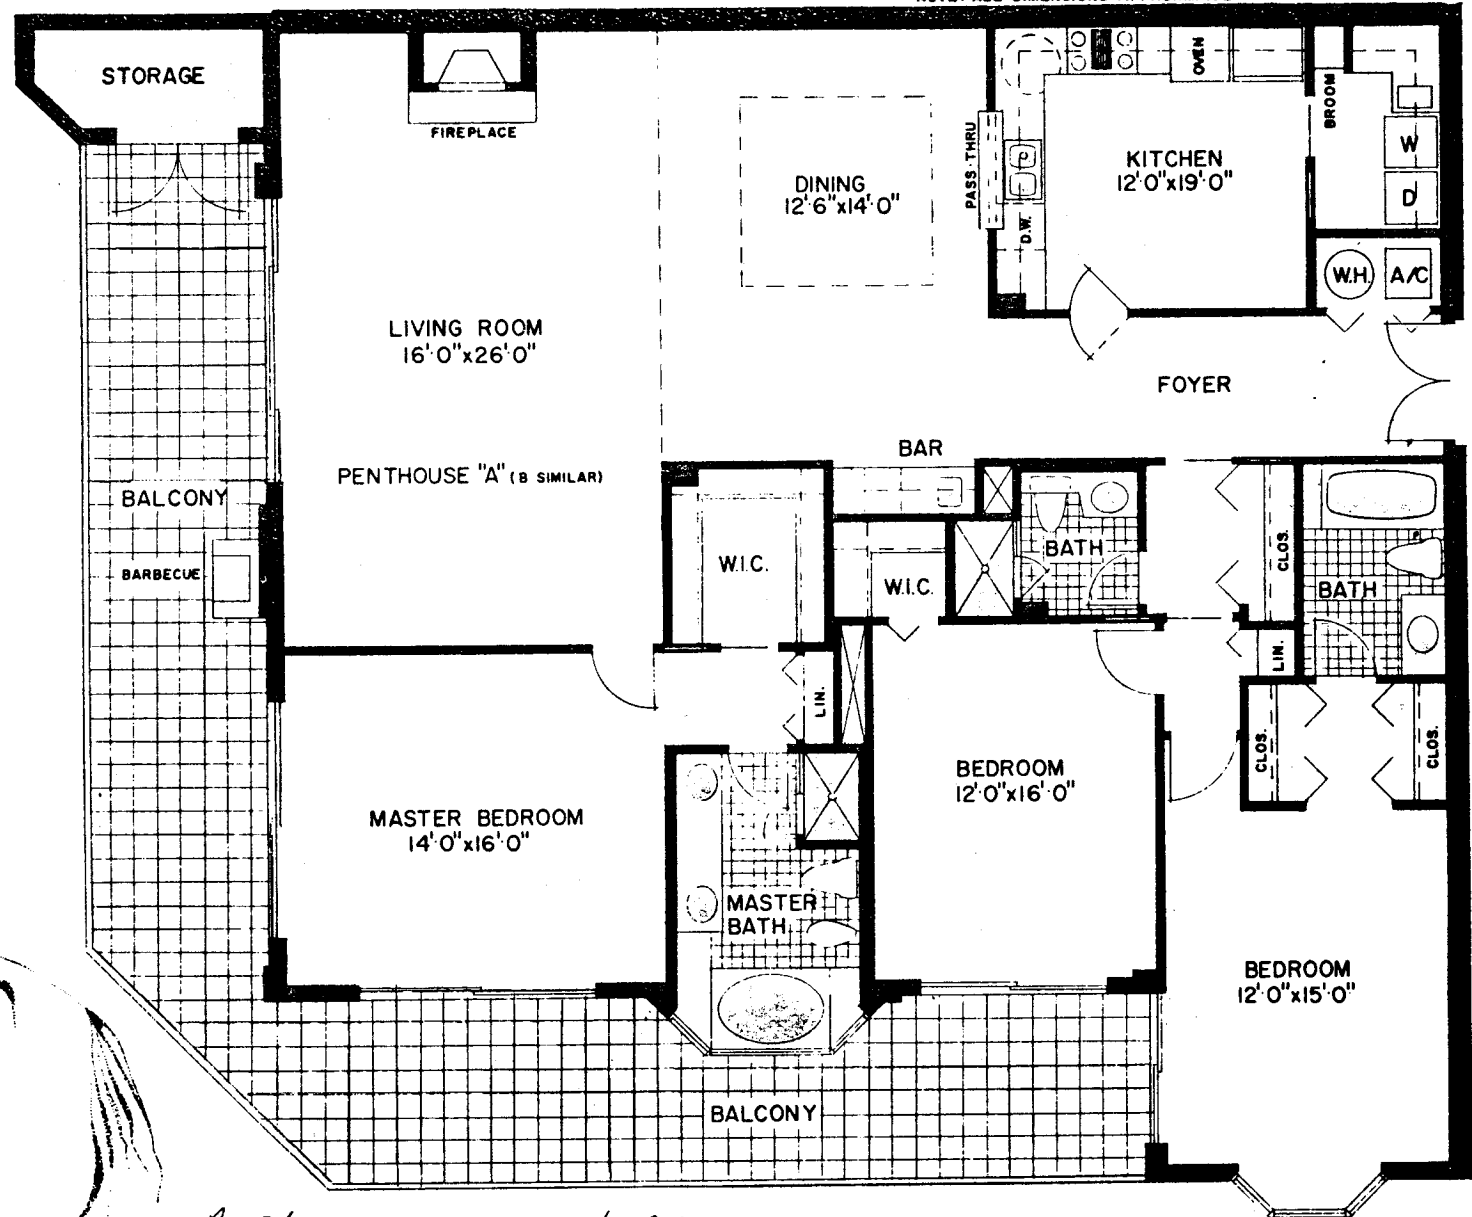

NOTE: ALL DIMENSIONS APPROXIMATE

PENTHOUSE A

MARCO ISLAND

A-01 2255 # AC
 B-02 598 # Balcony

 2853 # total