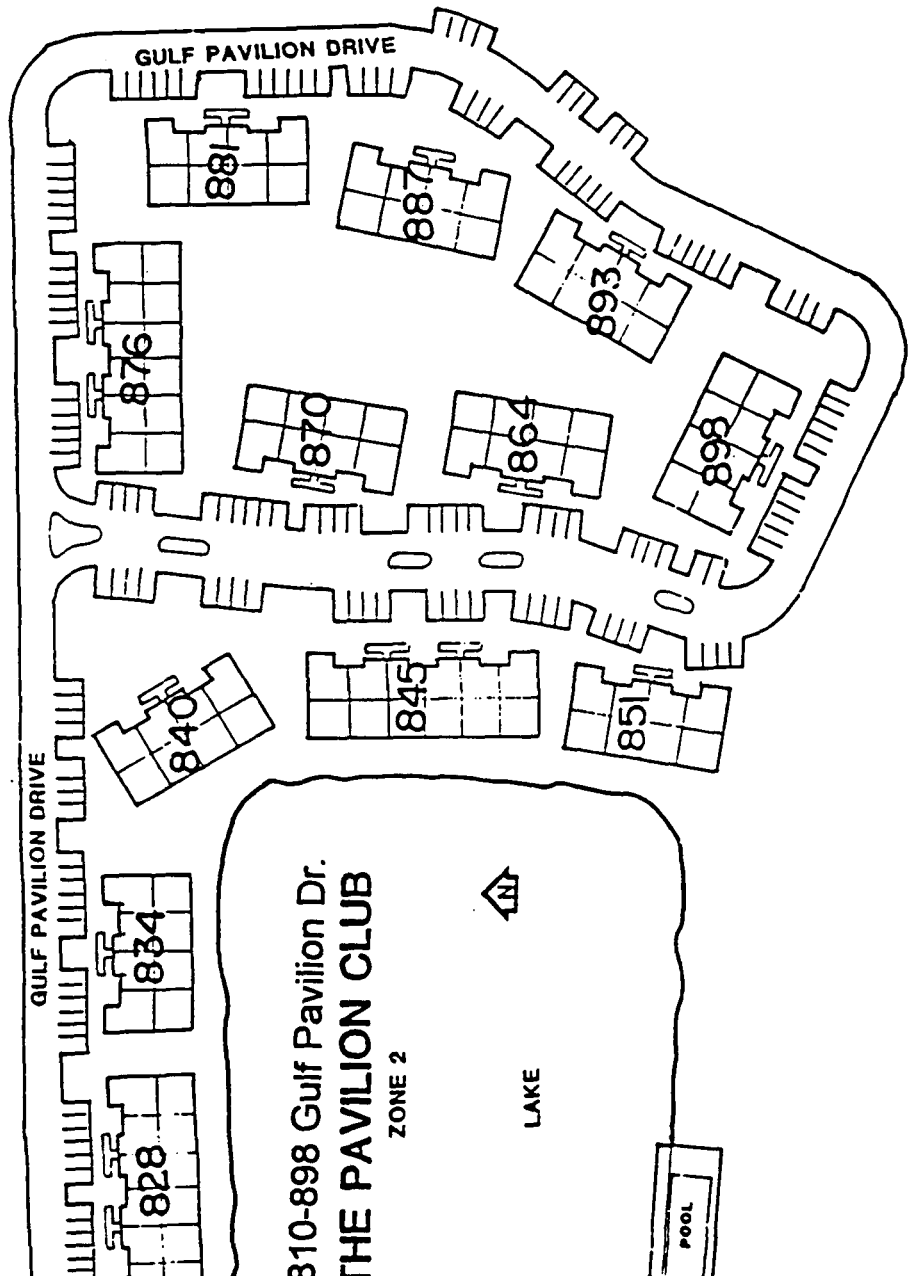

**First Floor
3 Bedroom
2 Bath**

1367	A/C SPACE
127	SCREEN PORCH
1494	TOTAL

UNIT "B"

8181 AVE. N.

310-898 Gulf Pavilion Dr.
THE PAVILION CLUB
ZONE 2

LAKE

POOL

GULF PAVILION DRIVE

GULF PAVILION DRIVE