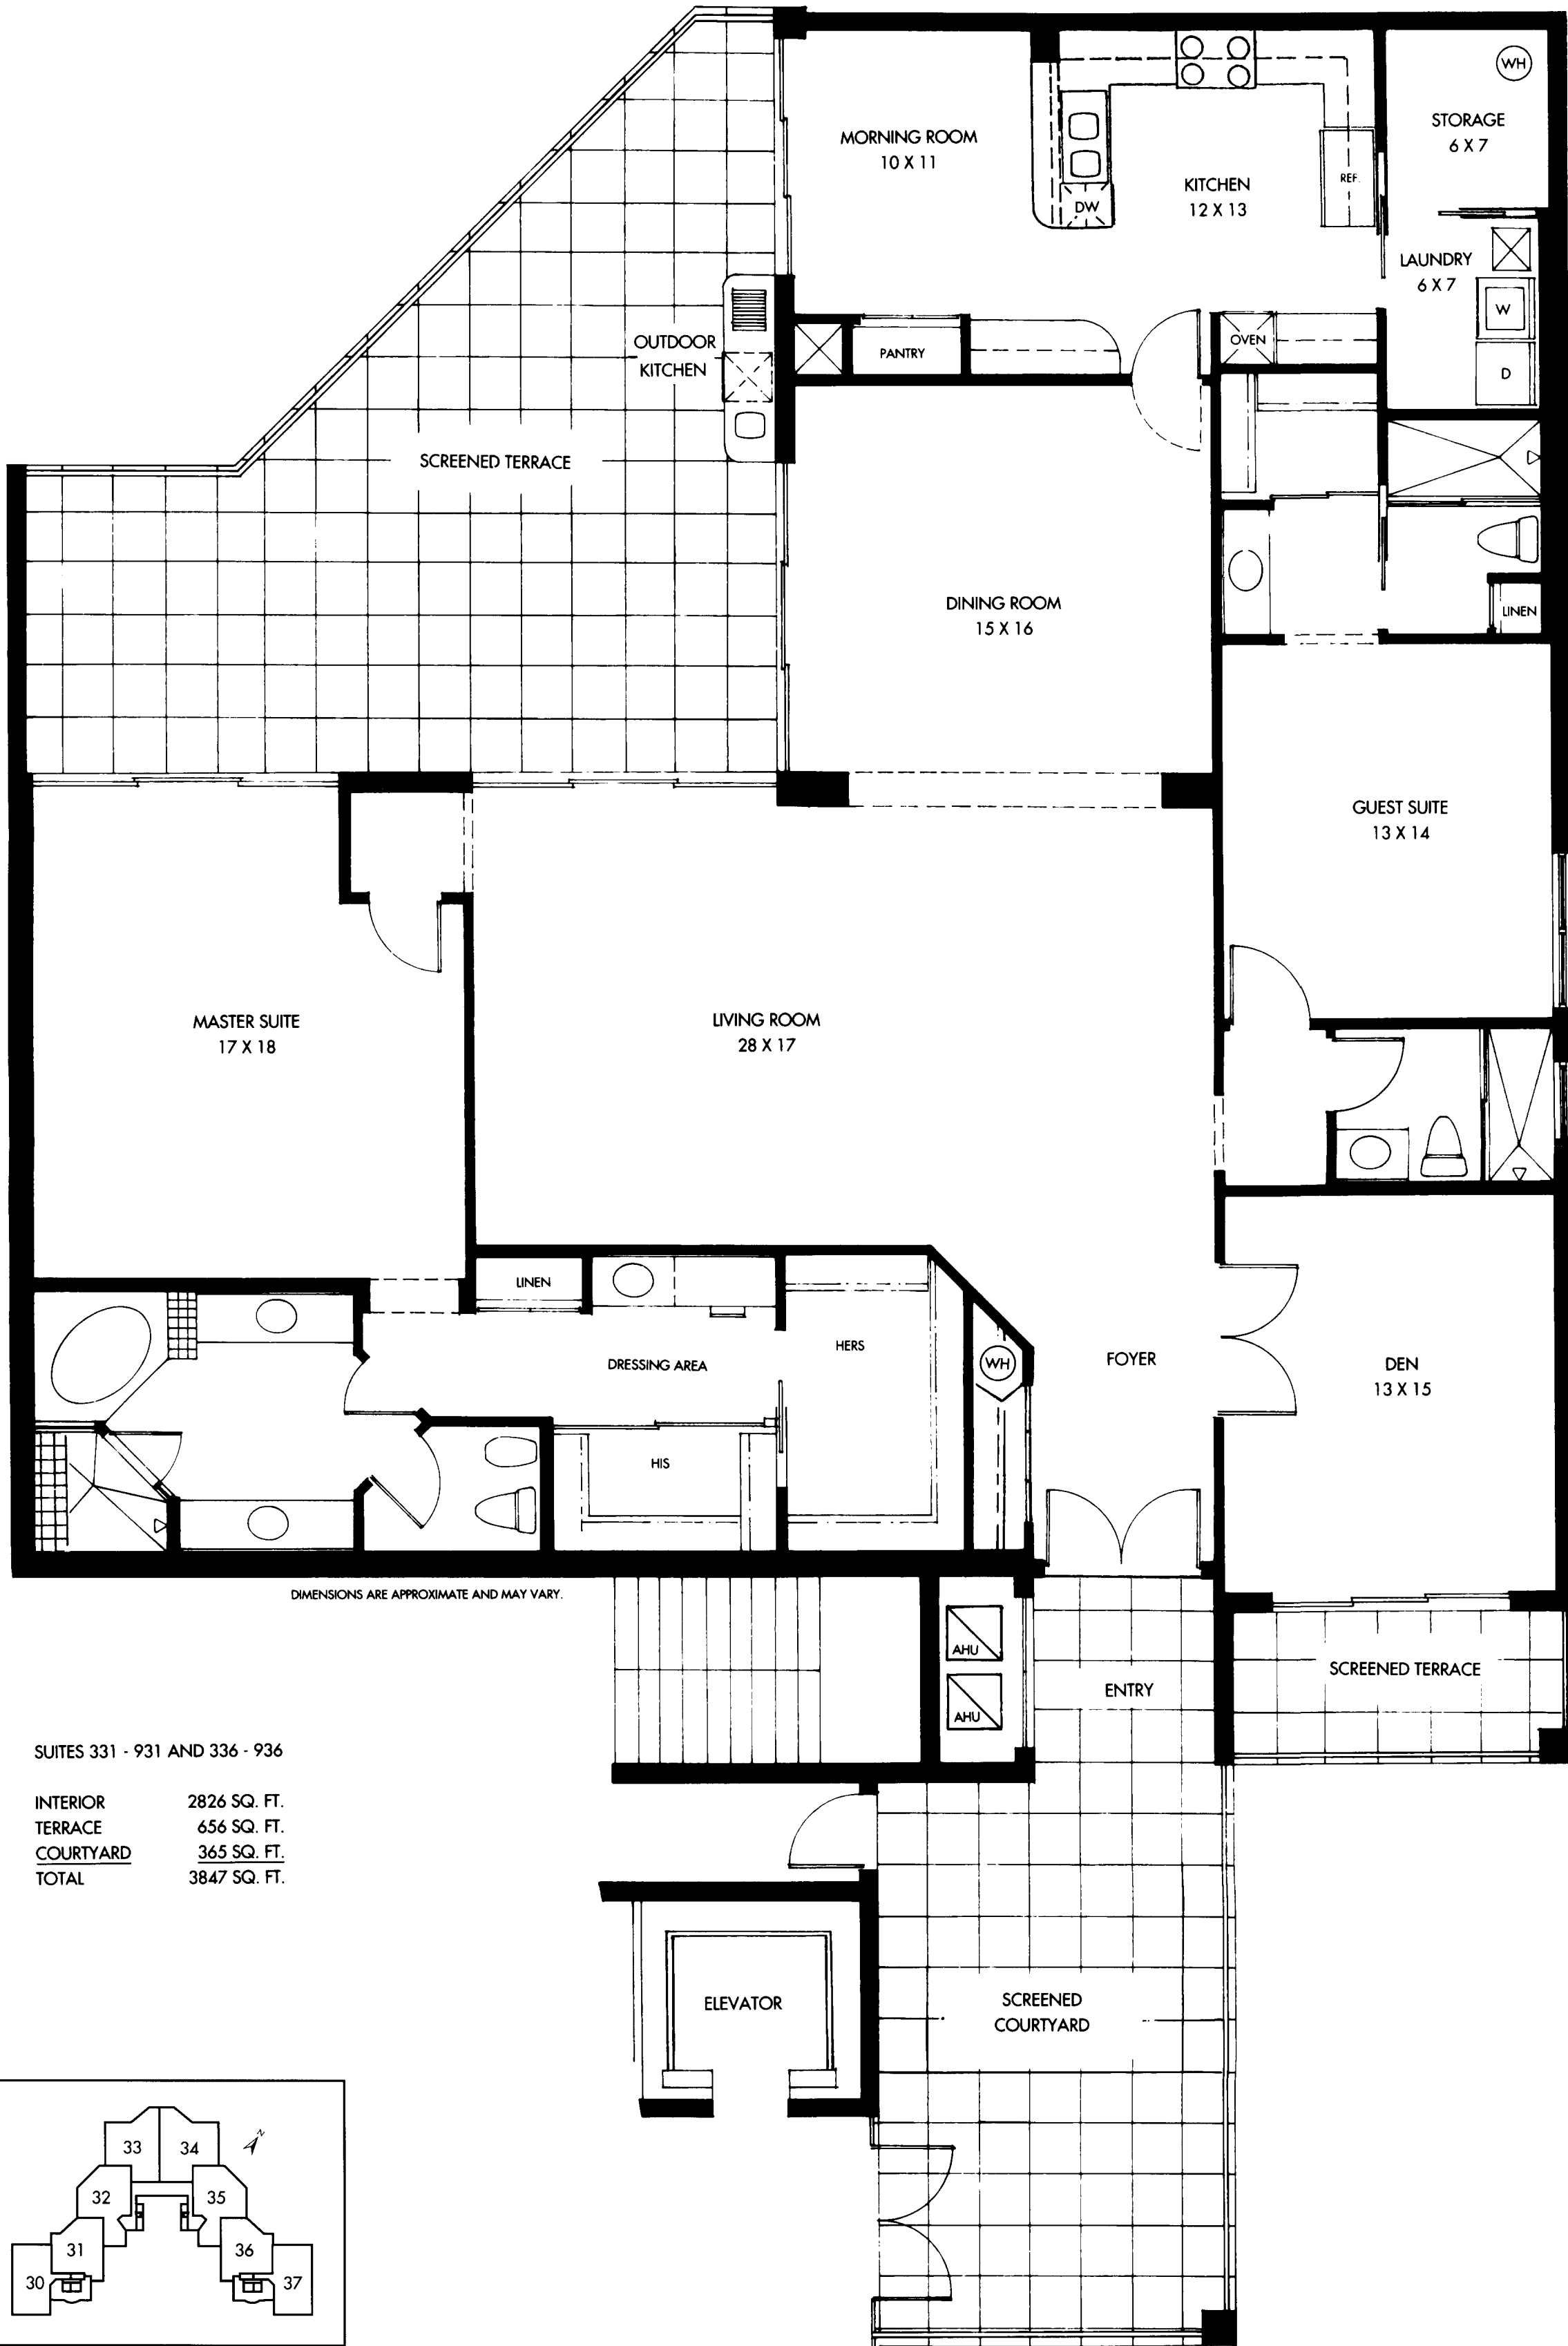

Le Provençal

DIMENSIONS ARE APPROXIMATE AND MAY VARY.

SUITES 331 - 931 AND 336 - 936

INTERIOR	2826 SQ. FT.
TERRACE	656 SQ. FT.
COURTYARD	365 SQ. FT.
TOTAL	3847 SQ. FT.