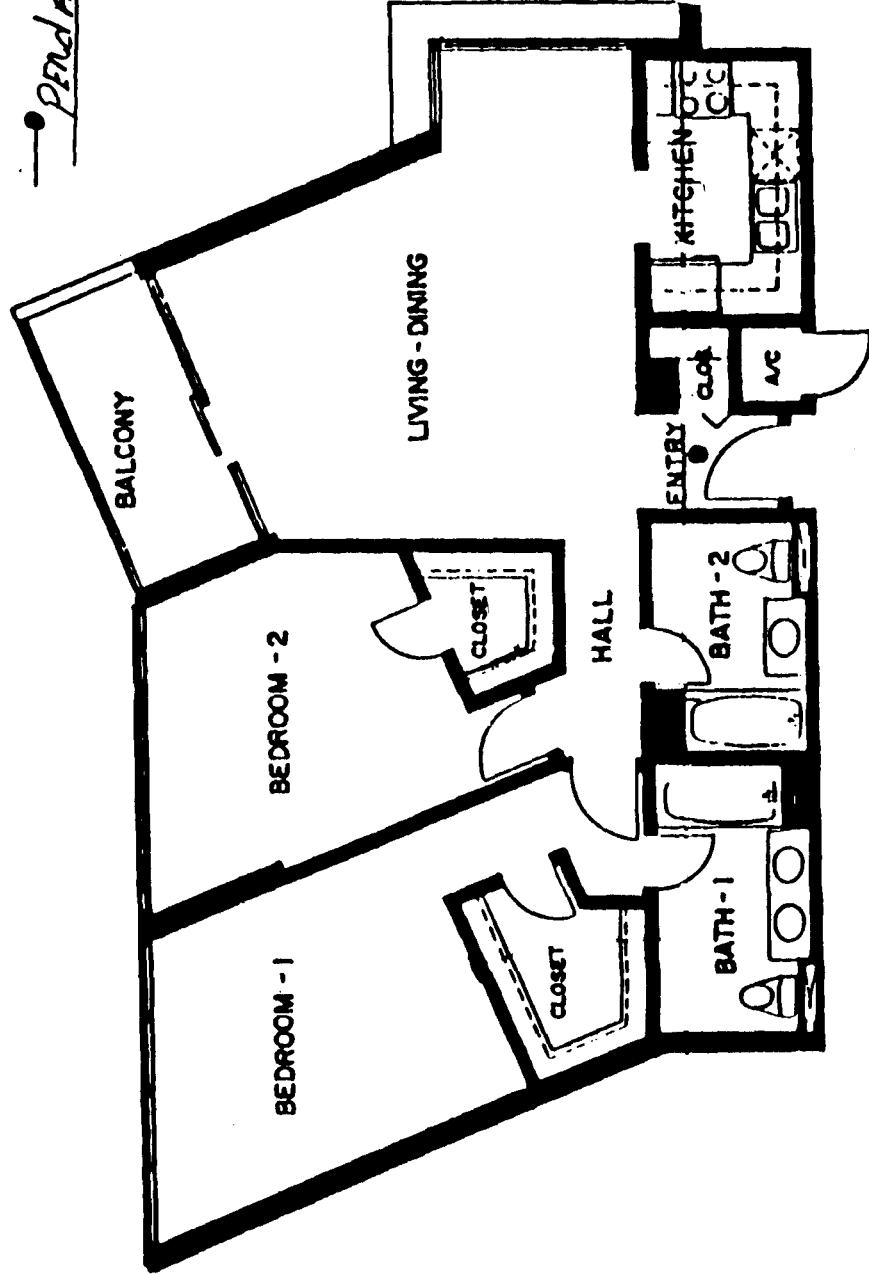

Apartments of Marco Island, Florida  
A Condominium

TYPE C

1140 sq. ft.

Good people to build your future with  
The Deltona Corporation  
3250 S.W. Third Avenue, Miami, Florida 33129

C

→ SWE-WANS SPRINKLER HEAD

● PENDANT SPRINKLER HEADS

SCALE 1/8" = 1'-0"