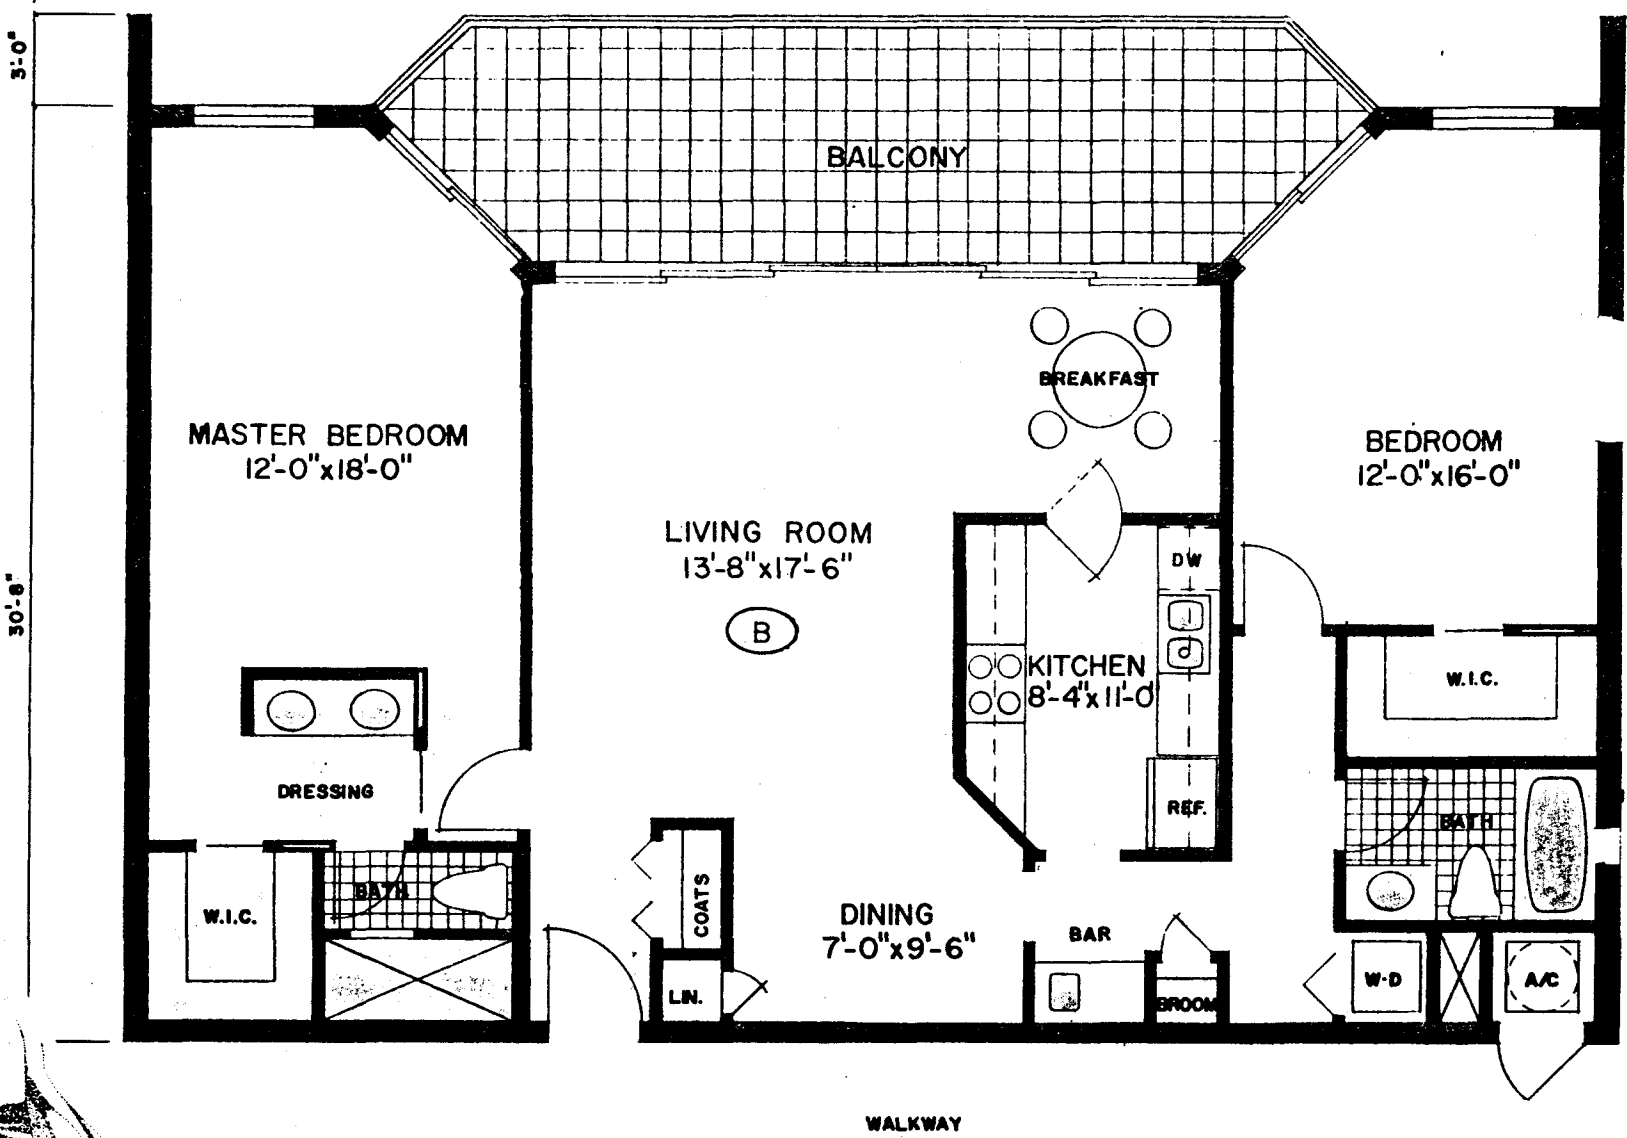

# Architect

MARCO ISLAND

BEACH VILLA

*Beach Villa*

AC 1316 # + Balcony 226 # = 1542 # total