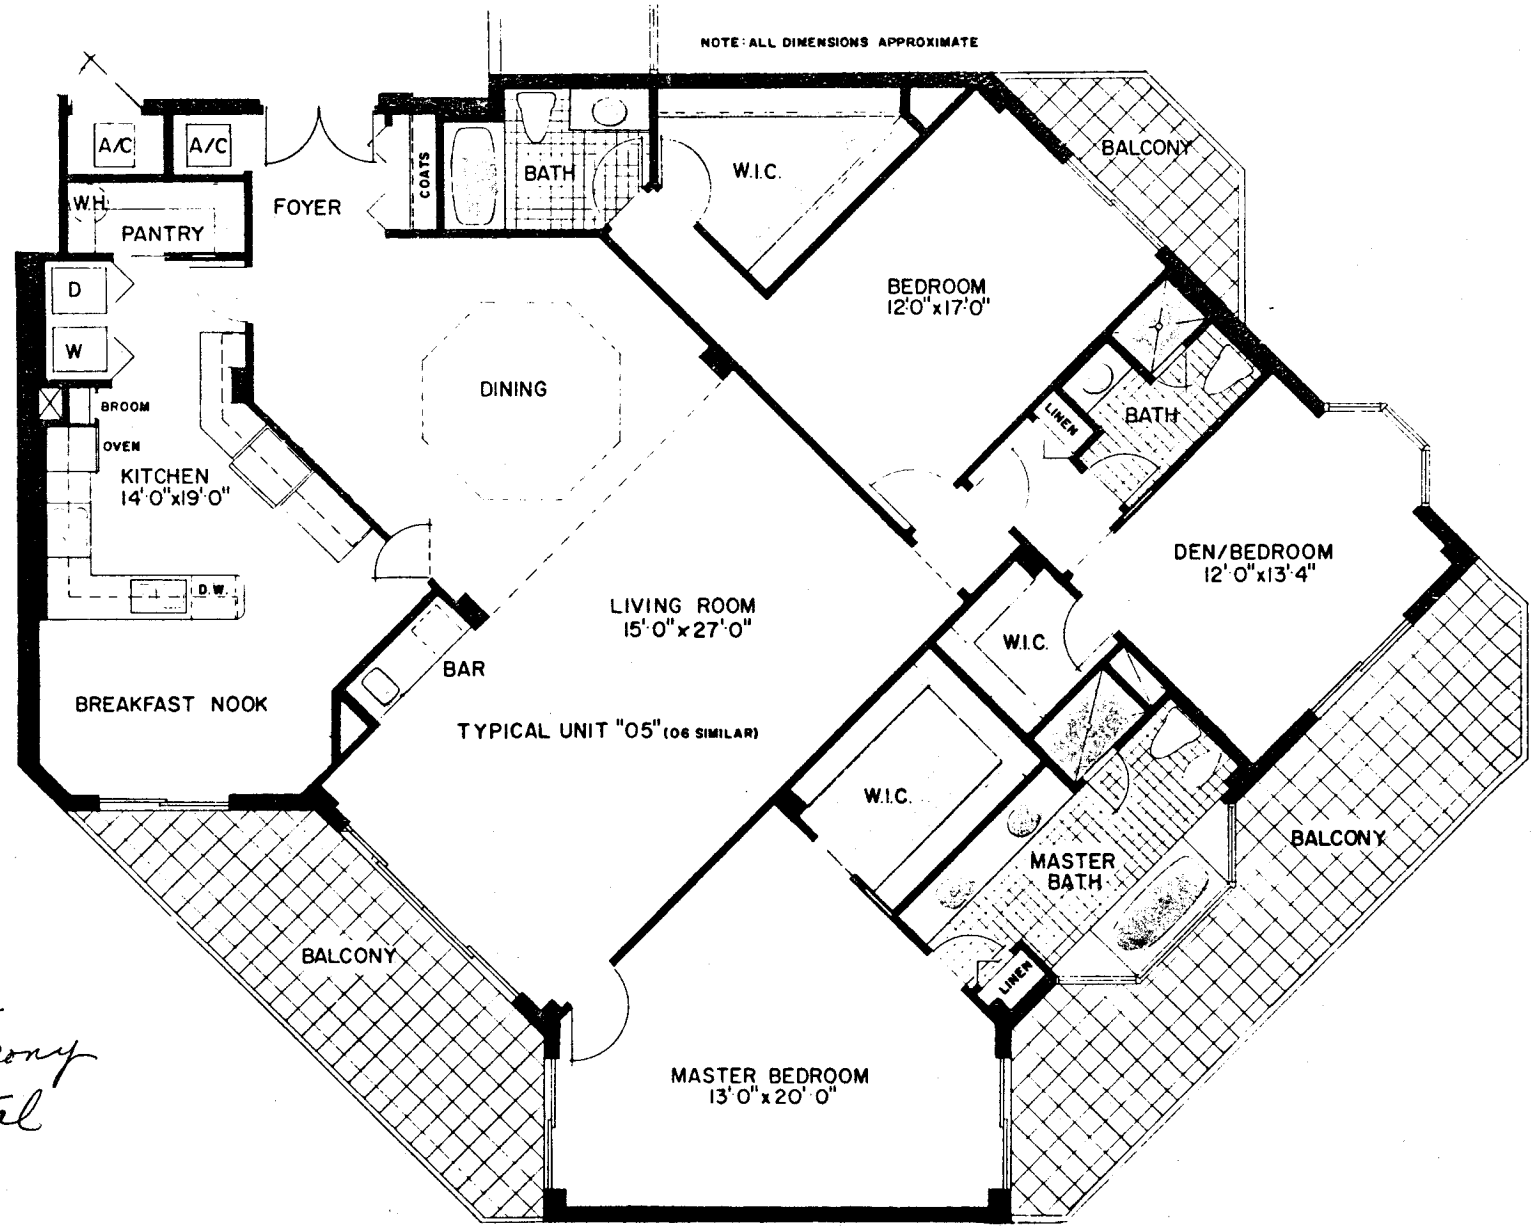

Barchesi

MARCO ISLAND

NOTE: ALL DIMENSIONS APPROXIMATE

05406

2450 # A/C
 475 # Balcony
 2925 # total

APARTMENT 05 and 06