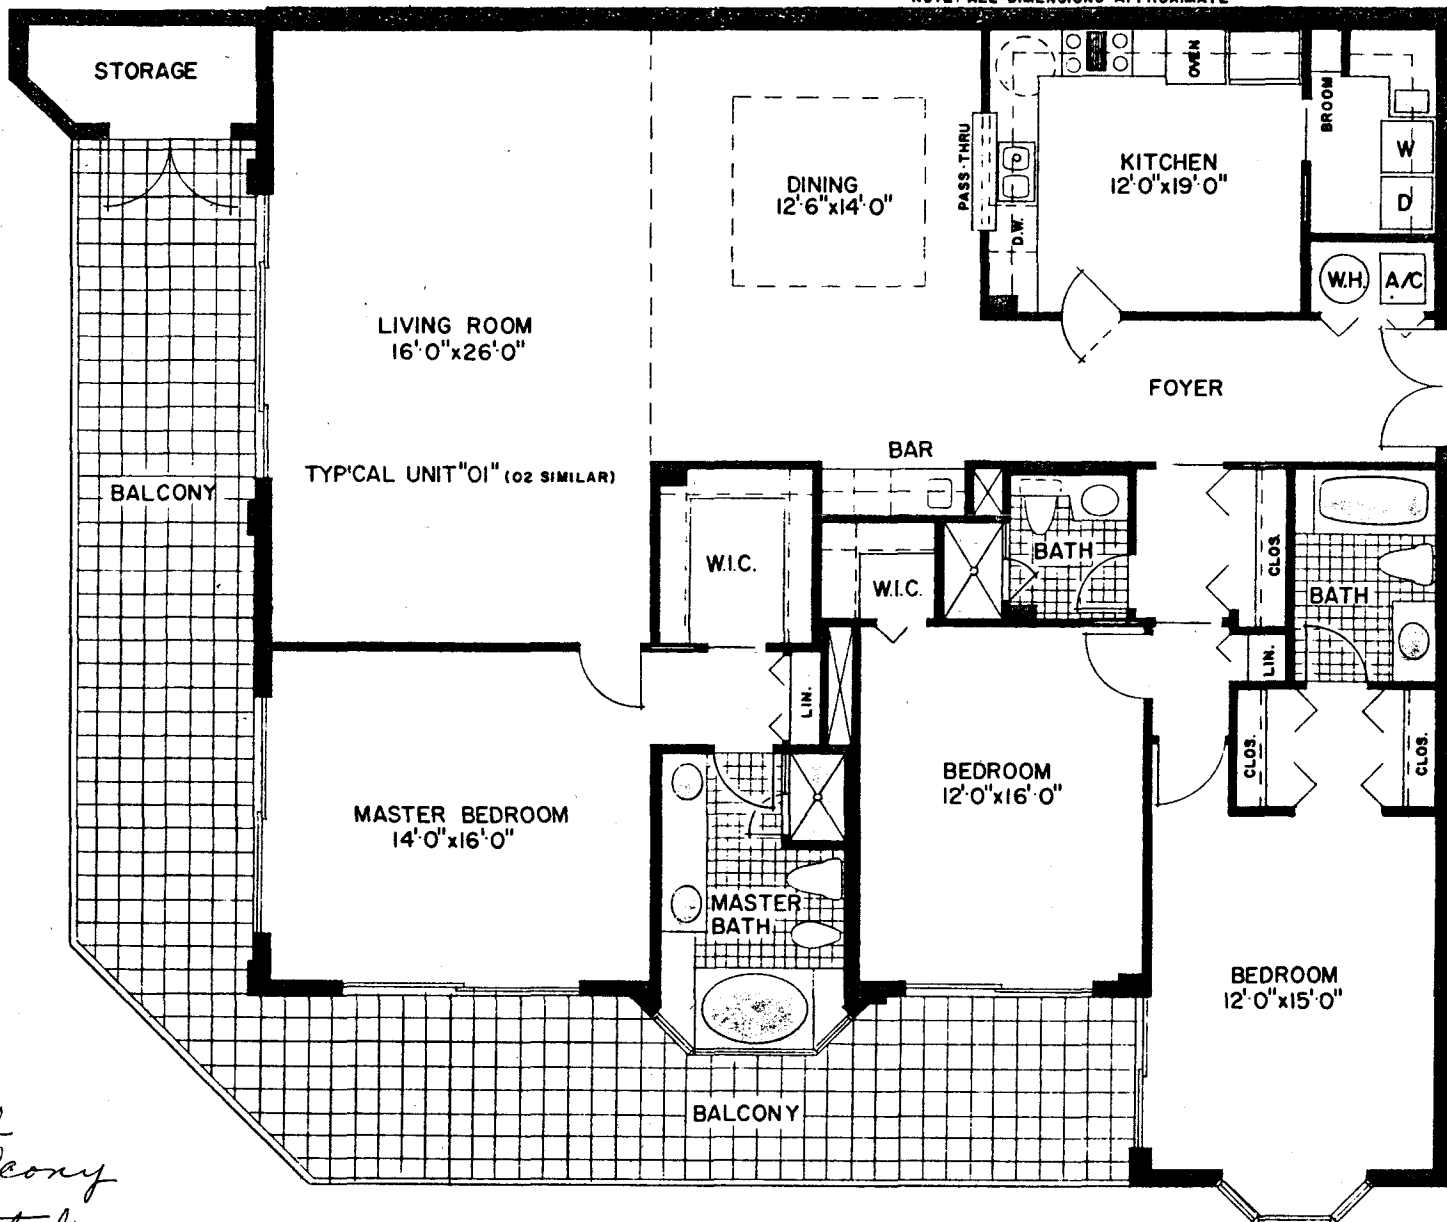

MARCO ISLAND

NOTE: ALL DIMENSIONS APPROXIMATE

APARTMENT 01 and 02

01402

2255 # AC

598 # balcony

2853 # total