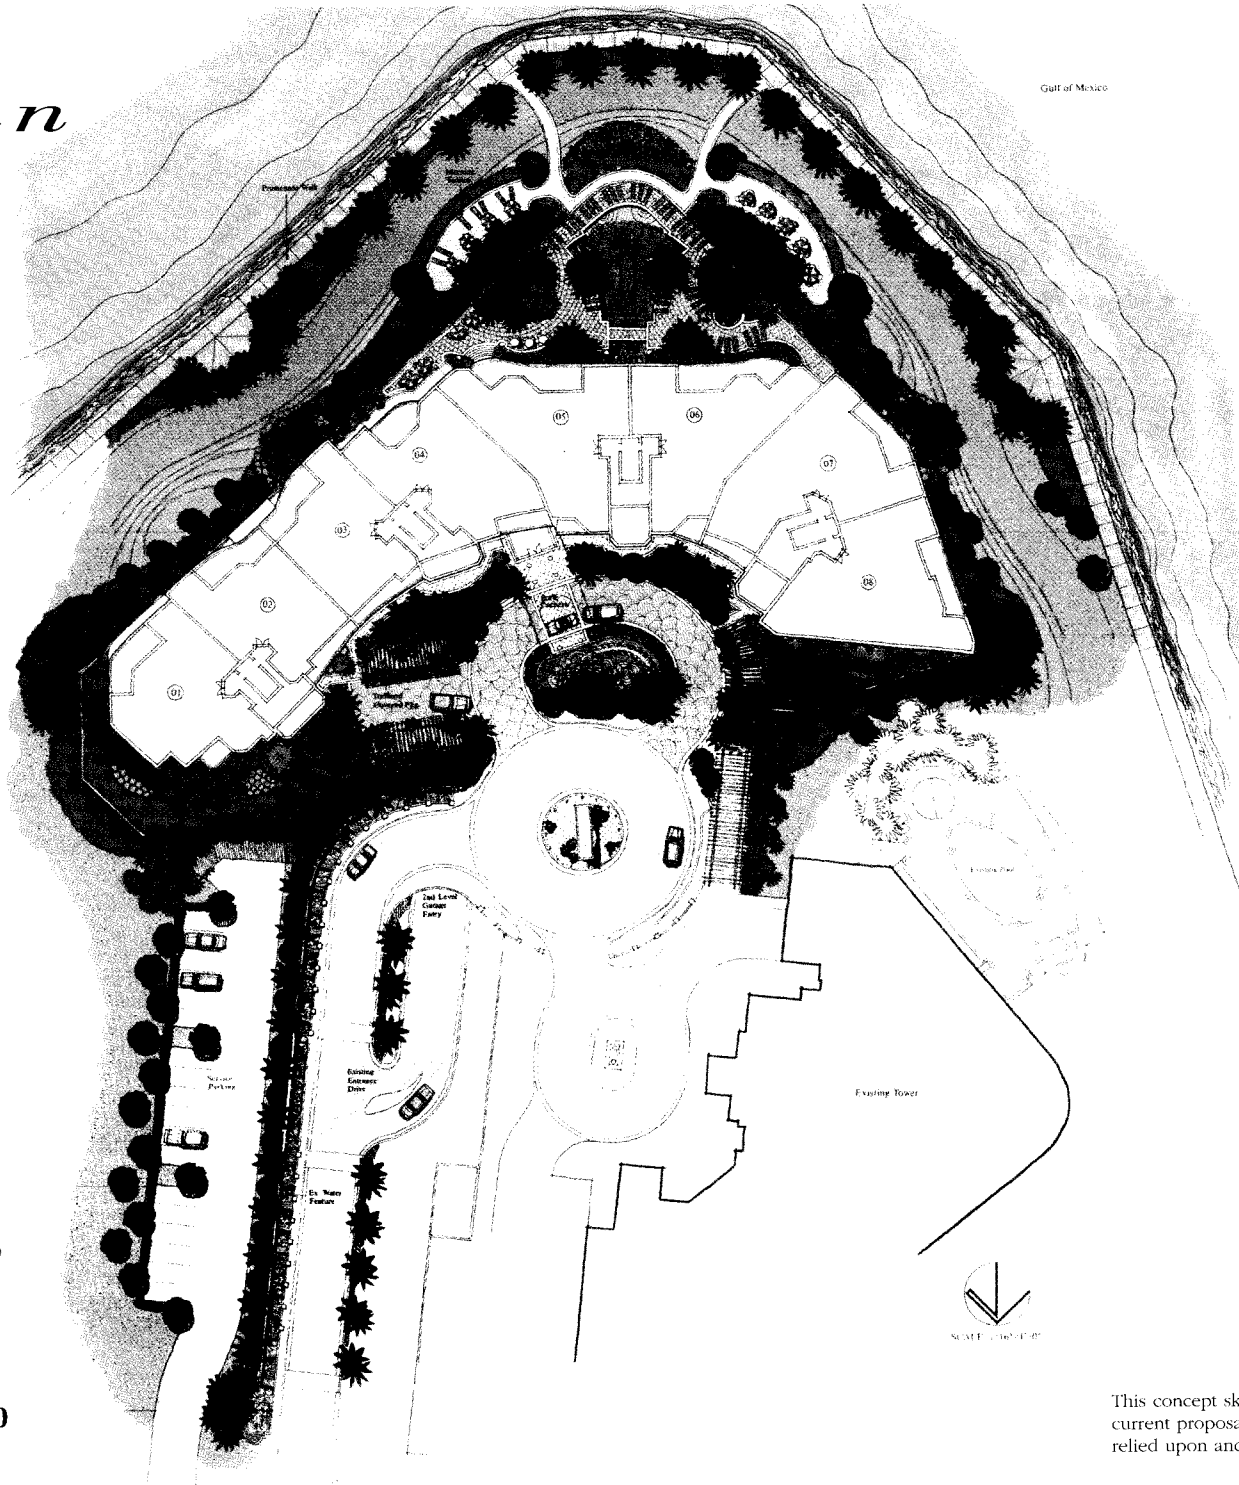

# Belize Site Plan

*Belize*  
Cape Marco

941.642.2510 • 800.662.7260  
wccommunities.com

This concept sketch merely indicates Developer's current proposal for development, and is not to be relied upon and is subject to change without notice.