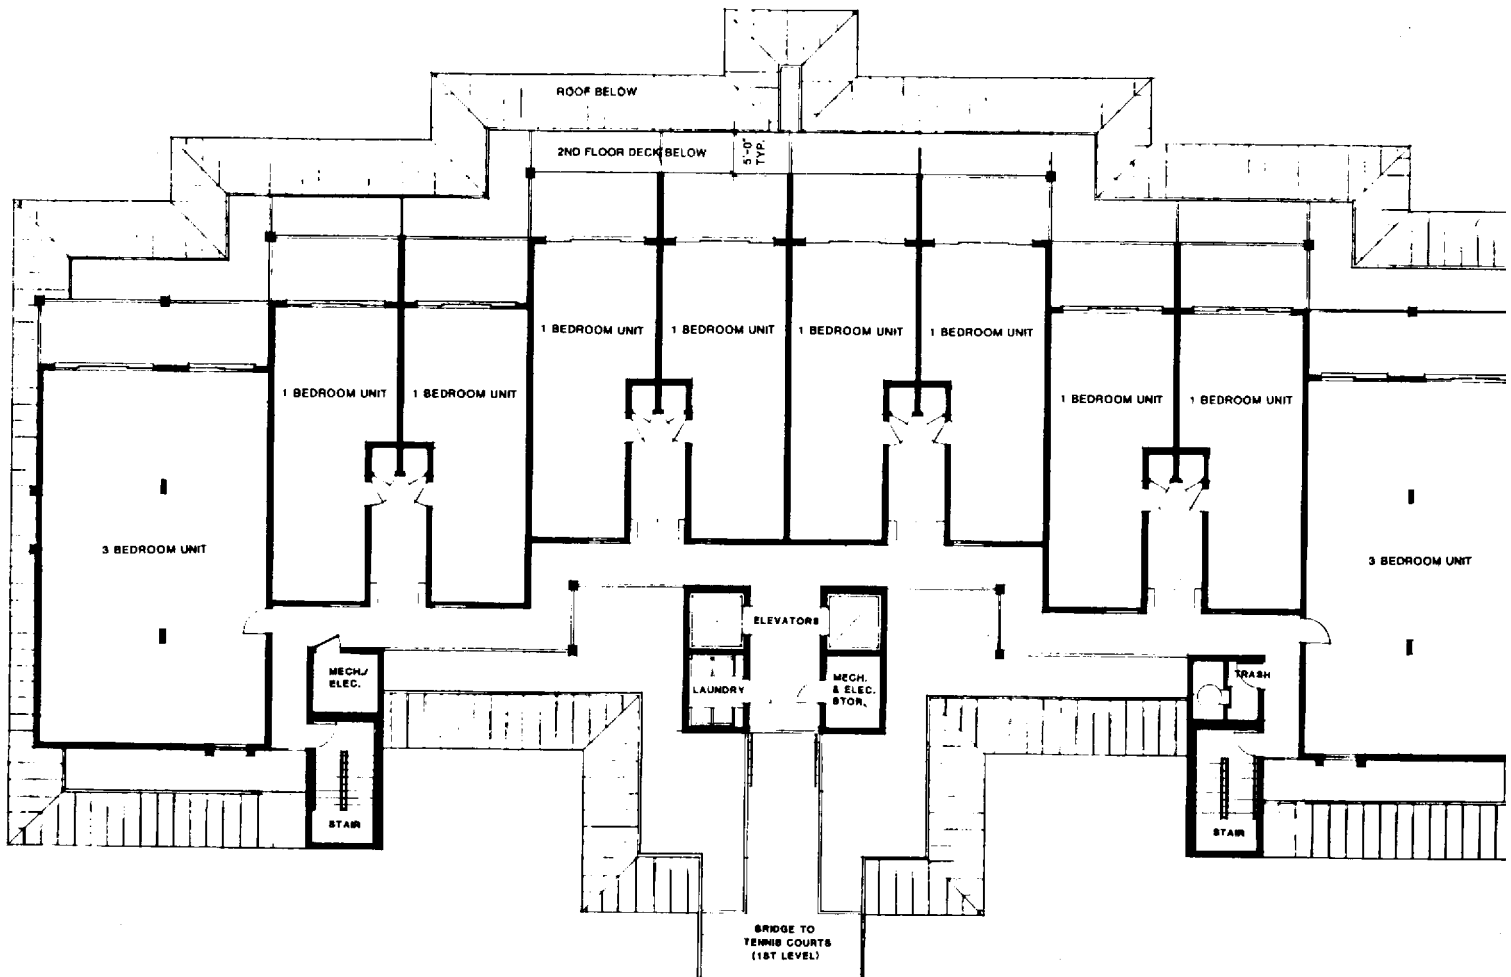

APOLLO

- Site Plan -

PARADISE ISLAND REALTY, INC.
P.O. BOX 1666
MARCO ISLAND, FLORIDA 33937
813.394.4500

A P O L L O

- Typical Residential Floor Plan -

PARADISE ISLAND REALTY, INC.
P.O. BOX 1666
MARCO ISLAND, FLORIDA 33937
813.394.4500

APOLLO

- Ground Floor Plan -

PARADISE ISLAND REALTY, INC.
P.O. BOX 1666
MARCO ISLAND, FLORIDA 33937
813.394.4500