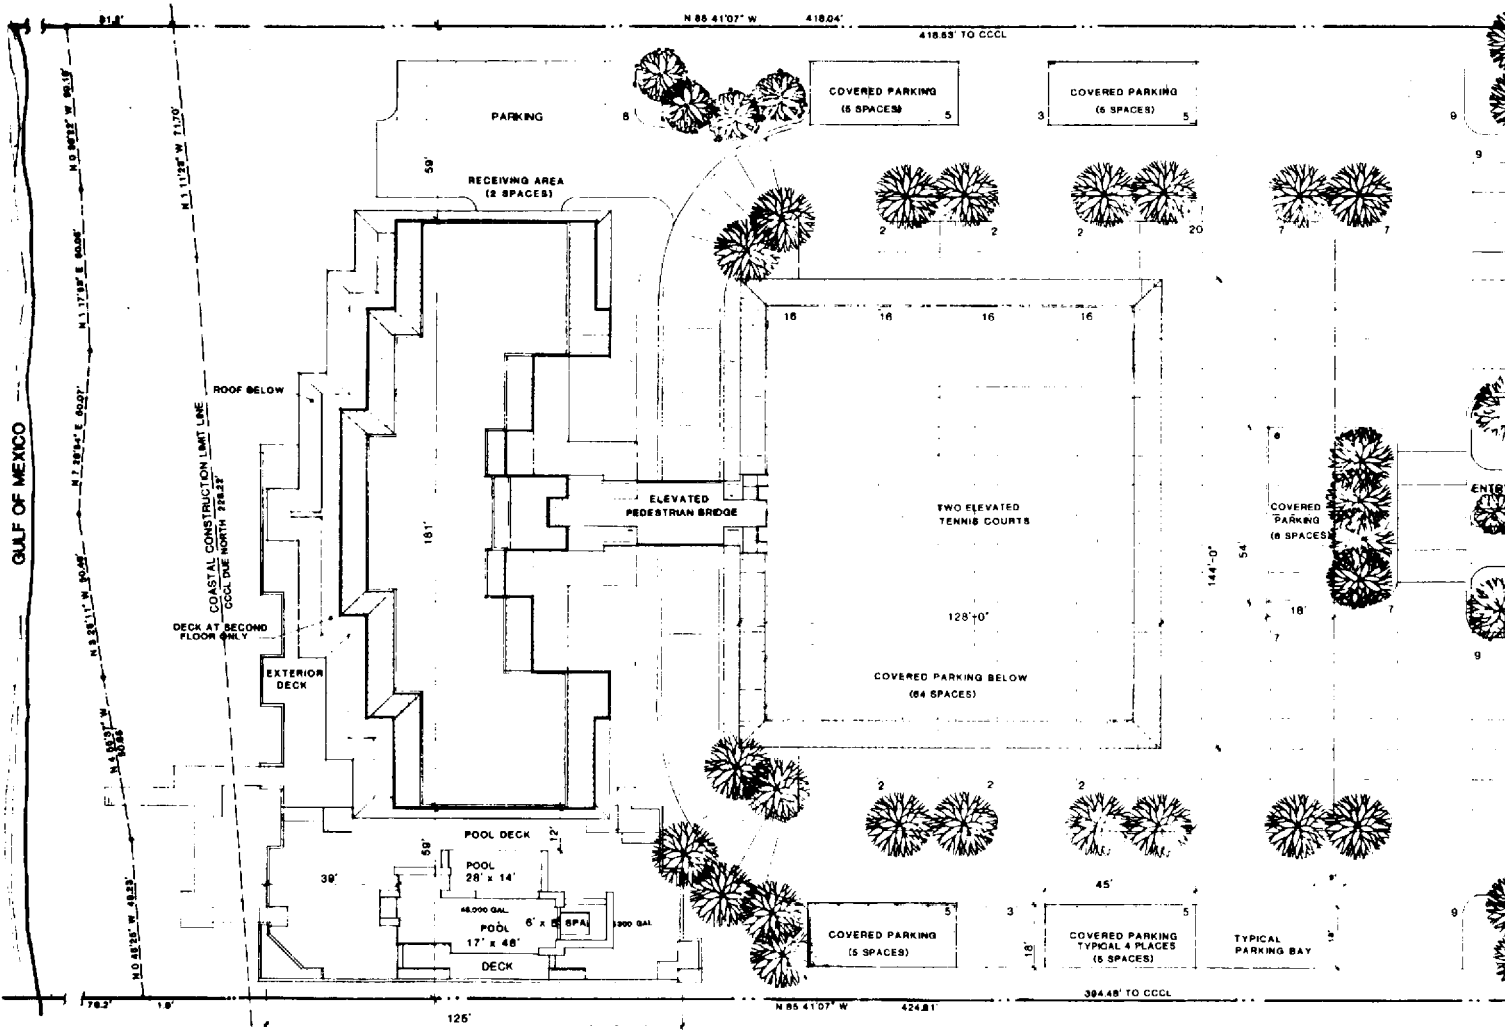

APOLLO

- Site Plan -

PARADISE ISLAND REALTY, INC.
P.O. BOX 1666
MARCO ISLAND, FLORIDA 33937
813.394.4500

A P O L L O

- Typical Residential Floor Plan -

PARADISE ISLAND REALTY, INC.
P.O. BOX 1666
MARCO ISLAND, FLORIDA 33937
813.394.4500

APOLLO

- Ground Floor Plan -

PARADISE ISLAND REALTY, INC.
P.O. BOX 1666
MARCO ISLAND, FLORIDA 33937
813.394.4500